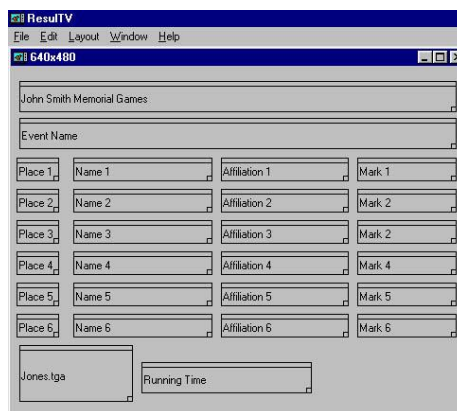

Features

- Displays Static and/or Dynamic Text
- Displays Static and/or Dynamic 24-bit Graphics
- Can display Results and Running Time
- User-Configurable Layouts and Templates
- Accepts Multiple Data Sources
- Works with PAL and NTSC formats
- With the built-in ability to communicate with FinishLynx using TCP/IP network protocol, your ResultTV computer can be located practically anywhere.