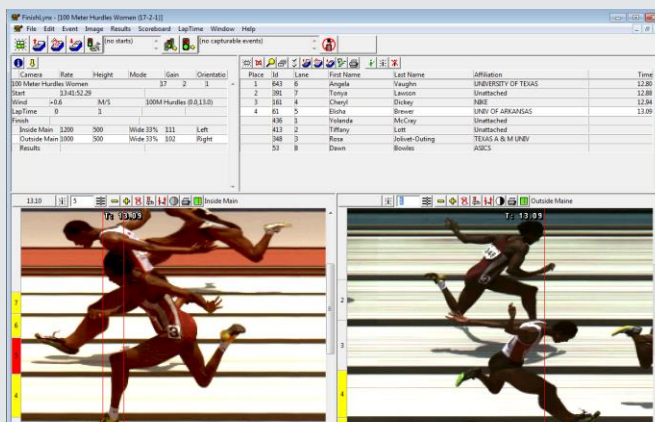

## World Athletics-Approved Three-Camera Timing System

Two Vision Cameras for Reverse-Angle Results

*"There should be at least two photo finish cameras in action, one from each side..." – World Athletics Rule 165:19.20 (2020-21)*

The **Championship Elite Package** delivers **three time-synchronized viewpoints from the finish line**: two line-scan cameras on opposing sides and full-frame IdentiLynx video capturing from the front. The 2,000 fps Vision camera serves as the primary photo-finish device, while the second 2,000 fps Vision captures reverse-angle images from the opposite perspective.

By combining two EtherLynx Vision cameras with an IdentiLynx front-facing video camera – and integrating them with the other Championship Elite components – we've created one of the most powerful timing solutions available today.

The reverse-angle camera and IdentiLynx video are especially useful in races where the view of an athlete's torso may be obstructed by another competitor - making it difficult to establish a finish order. In this case, you can see **three different time-synchronized views** of the finish line to evaluate a very close finish with accuracy to up to 1/2000<sup>th</sup> of a second.