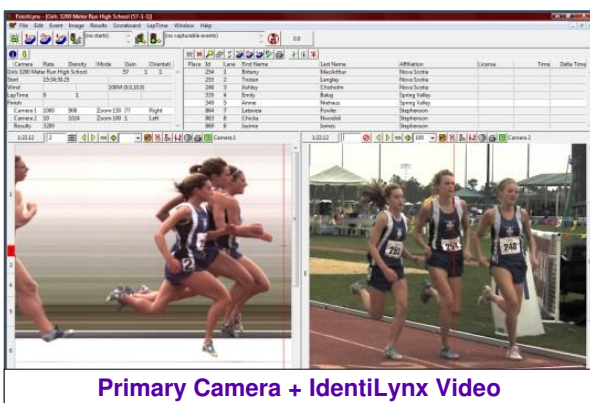

FinishLynx Championship Elite Package for Athletics

Primary Camera + IdentiLynx Video

The **Championship Elite Package** is an all-inclusive athletics timing system with two photo-finish cameras and an IdentiLynx head-on video camera so you can capture three different views of the finish line. The system meets all World Athletics timing guidelines and enables you to produce accurate, full-color, reverse-angle results.

The reverse-angle camera and IdentiLynx video are especially useful in races where the view of an athlete's torso may be obstructed by another competitor - making it difficult to establish a finish order. In this case, you can see **three different time-synchronized views** of the finish line to evaluate a very close finish with accuracy to up to 1/2000th of a second.