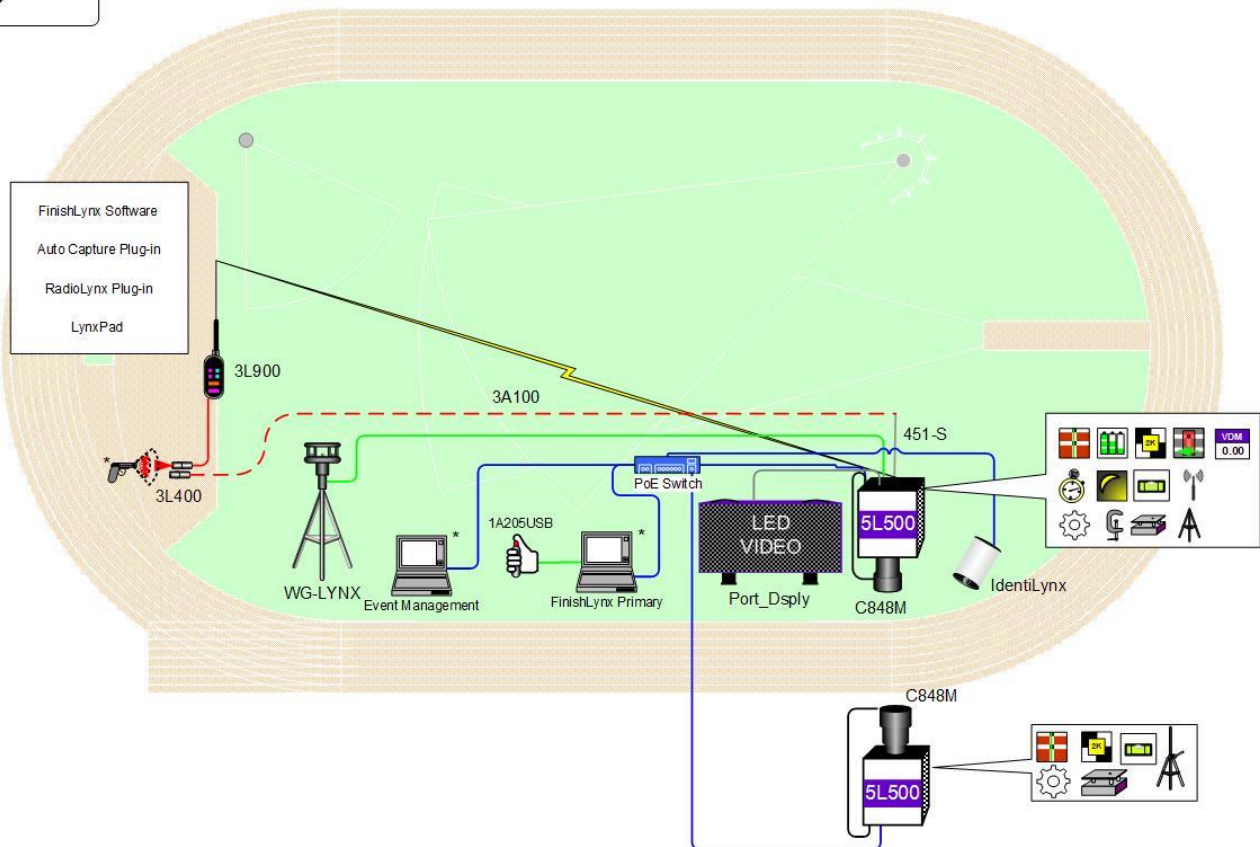

Athletics – Championship Elite

* Computers and starting pistol not included in package