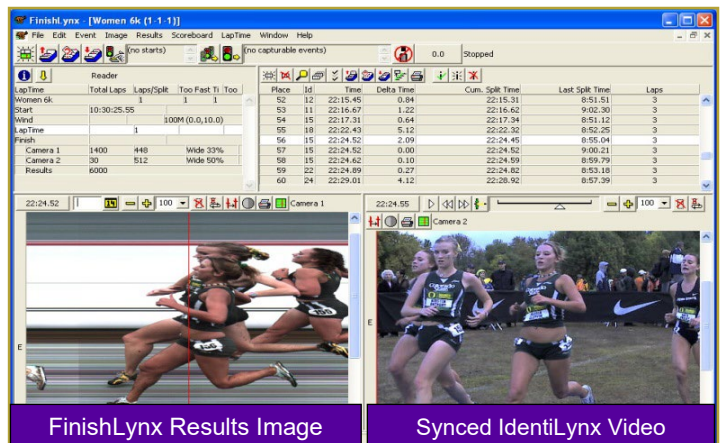

Gold Package

Increase Meet Quality & Mobility

The **Gold Package** contains all of the components from the Silver Package, along with several key features that allow operators to build a more advanced results network.

The **IdentiLynx Full-Frame Video Camera** is an Ethernet-based digital video camera that combines with an EtherLynx line-scan camera to enhance the 1-D photo-finish images with integrated full-frame video.

The **9-Digit LED Display** connects to the FinishLynx system and can display running times and results that are clearly visible from over 200 feet away. The ACM plug-in will also send unofficial finish times immediately to the display for all to see.

RadioLynx Wireless Start is a customer-favorite because it replaces the 500' start cable and allows Starters to move more freely about the venue.

Components

- **EtherLynx Vision Camera** – 2,000 frames/second, timer-enabled, fully upgradeable
  - C-Mount f1.2, 8-48mm motorized zoom lens
  - Internal On-Board Level
- **IdentiLynx Video Camera** (with lens, tripod, & cables)
- **Internal RadioLynx Wireless Start System**
- **9-Digit LED Display** (with bag & charger)
- Wired Start System & Capture Button
- Tripod and mounting hardware for precision adjustment
- All-inclusive power, Ethernet, & start cable set
- **8-Port 10/100 Power-over-Ethernet Switch**
- Lynx Tech Support & 1-Year renewable warranty
- Remote Lens & Remote Camera Positioner
- **FinishLynx32** – Photo-Finish Software
  - Auto-Capture & Virtual Photo-Eye Plug-In
  - **RadioLynx Plug-In**
- **LynxPad** – Event Management Software

Gold Package: $20,399

Features and Benefits of the Gold Package