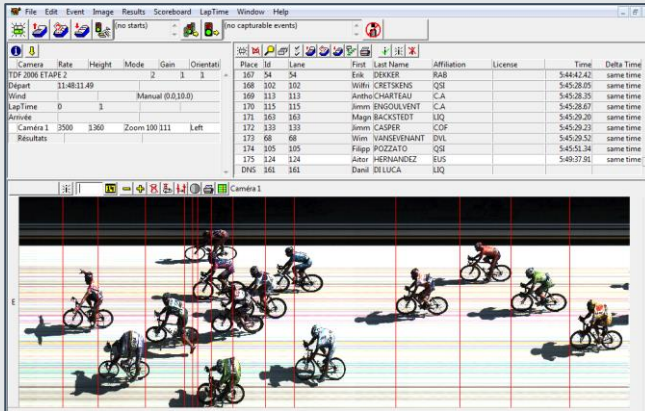

SILVER PACKAGE

The FinishLynx Road Cycling Silver Package boasts one of the most powerful and versatile photo-finish cameras available today—the **EtherLynx Vision PRO** with Extended Zoom. The Vision PRO's ability to capture time-stamped results images at 3,000 fps and 2,048 vertical pixels means that no race is too fast and no finish is too wide. The camera's adjustable frame rate and resolution makes it perfect for timing all types of events, from crowded stage races to velodrome sprints. The Vision PRO also comes standard with **LuxBoost** low-light capture mode and **Electronic Filter Control** to ensure high-quality image captures in difficult or dark light conditions.

* See website for current list of available languages

Silver Package Key Features

- The Vision PRO camera provides full-color, time-stamped images for easy rider identification and results.
- Extended Zoom provides image heights up to 2,048 pixels for covering wide finish lines at any speed.
- LuxBoost enhances the available light to allow for better image captures in low-light conditions.
- Automatic Capture Mode enables photo-finish images to be captured automatically as riders cross the finish line.
- The FinishLynx software is preconfigured to assist with cycling scoring options like calculating pack leaders.

The beautiful color images produced by the Vision PRO allow for easy jersey and rider identification at any sized race. But FinishLynx images are more than just finish line photos. The Vision PRO camera captures the finish line **3,000 times every second** and each pixel is time-stamped with precision to 0.00033 seconds. FinishLynx ensures accurate, immediate, and reviewable results no matter how close the finish. The FinishLynx software also combines photo-finish images with a wealth of rider information (name, affiliation, etc.) to provide comprehensive results in real-time.