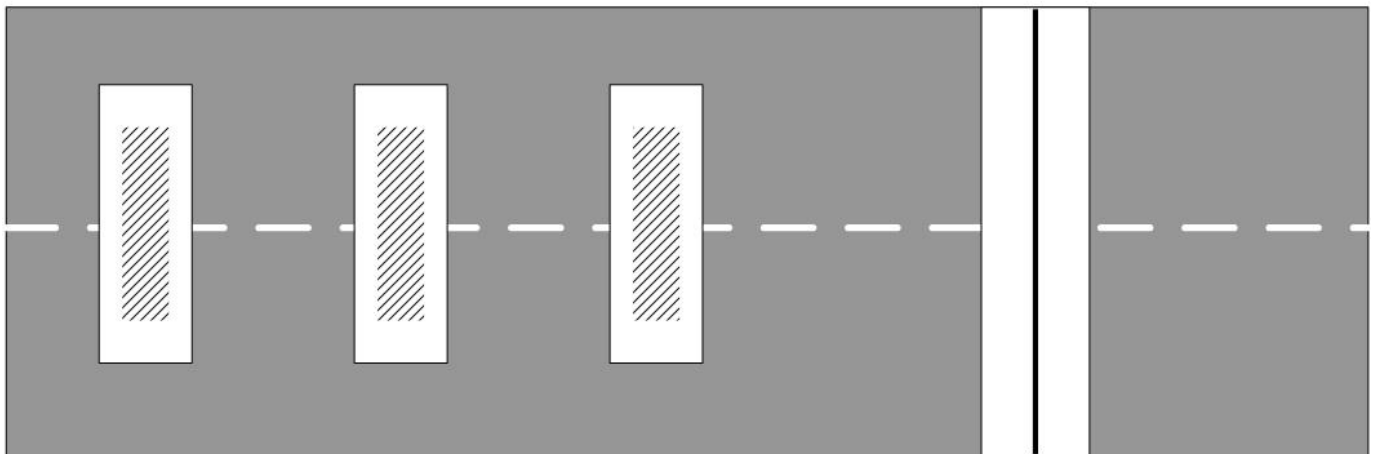

Road Cycling – Silver

FinishLynx Software
Auto Capture Plug-in
LynxPad