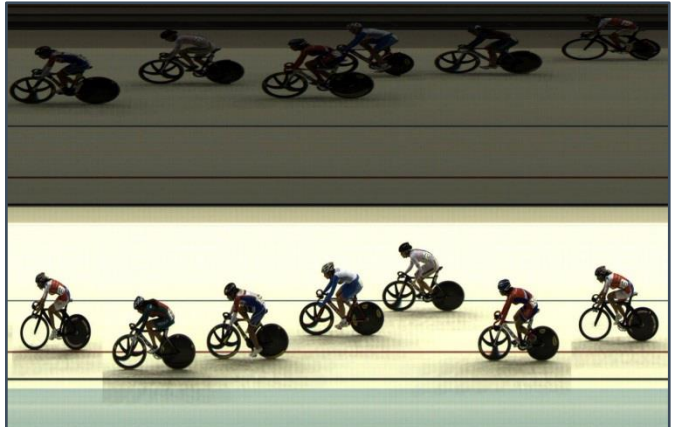

The beautiful color images produced by the Vision PRO allow for easy jersey and rider identification at any sized race. But FinishLynx images are more than just finish line photos. The Vision PRO camera captures the finish line **3,000 times every second** and each pixel is time-stamped with precision to 0.00033 seconds. FinishLynx ensures accurate, immediate, and reviewable results no matter how close the finish. The FinishLynx software also combines photo-finish images with a wealth of rider information (name, affiliation, etc.) to provide comprehensive results in real-time.

The Silver Package is a smart, long-term investment that will continue to benefit your cycling program for years to come. Nothing you buy from Lynx will ever go to waste. The camera, software, plug-ins, and other accessories can all be upgraded at any time. Choose from camera add-ons like Wi-Fi data transfers, an internal battery pack, or higher frame rates up to 20,000 fps. Or enhance your system with an IdentiLynx video camera, RadioLynx wireless start system, RFID transponders, additional photo-finish cameras, or other compatible hardware.

The Power of LuxBoost

LuxBoost Low-Light Captures — The Vision PRO camera comes equipped with LuxBoost4, a premium feature that significantly amplifies the amount of light inside the camera sensor for brighter and higher quality images in low-light conditions. The photo above shows how dramatically LuxBoost can improve low-light captures.