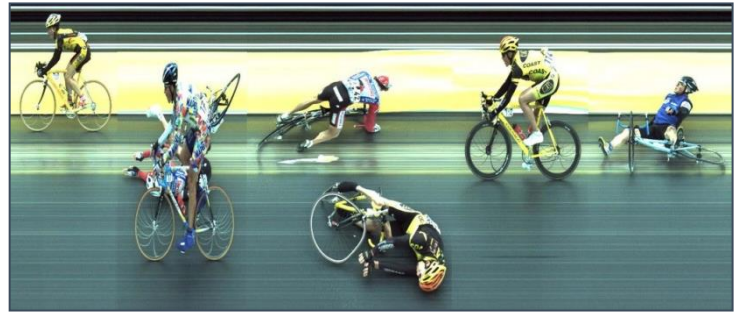

The FinishLynx Gold Package

The Road Cycling Gold Package is built to be the ultimate solution for cycling timing and event management. Because the system is equipped with two Vision PRO cameras with LuxBoost, the Gold Package allows for an unrivaled degree of flexibility through varying events and conditions. When you add components like the 5-digit reflective display, AirLynx wireless, Photocell Kit, and Time Trial Plug-in, the Gold Package is undoubtedly the most powerful system available for cycling results today.

The Gold Package can also be combined with RFID transponders systems, photo-cells, scoring software, and other third-party components, so you can integrate 6,000 fps photo-finishes into your existing timing and scoring workflow. More importantly, all FinishLynx systems are modular so components can be added, upgraded, or interchanged to as your needs change over time. Add features like higher frame rates, wireless starts, time-synced video cameras, and more. Join the thousands of clubs across the world that already trust their race results to FinishLynx. Make an investment in a FinishLynx timing system and start producing beautiful, accurate, time-stamped results at your next race.