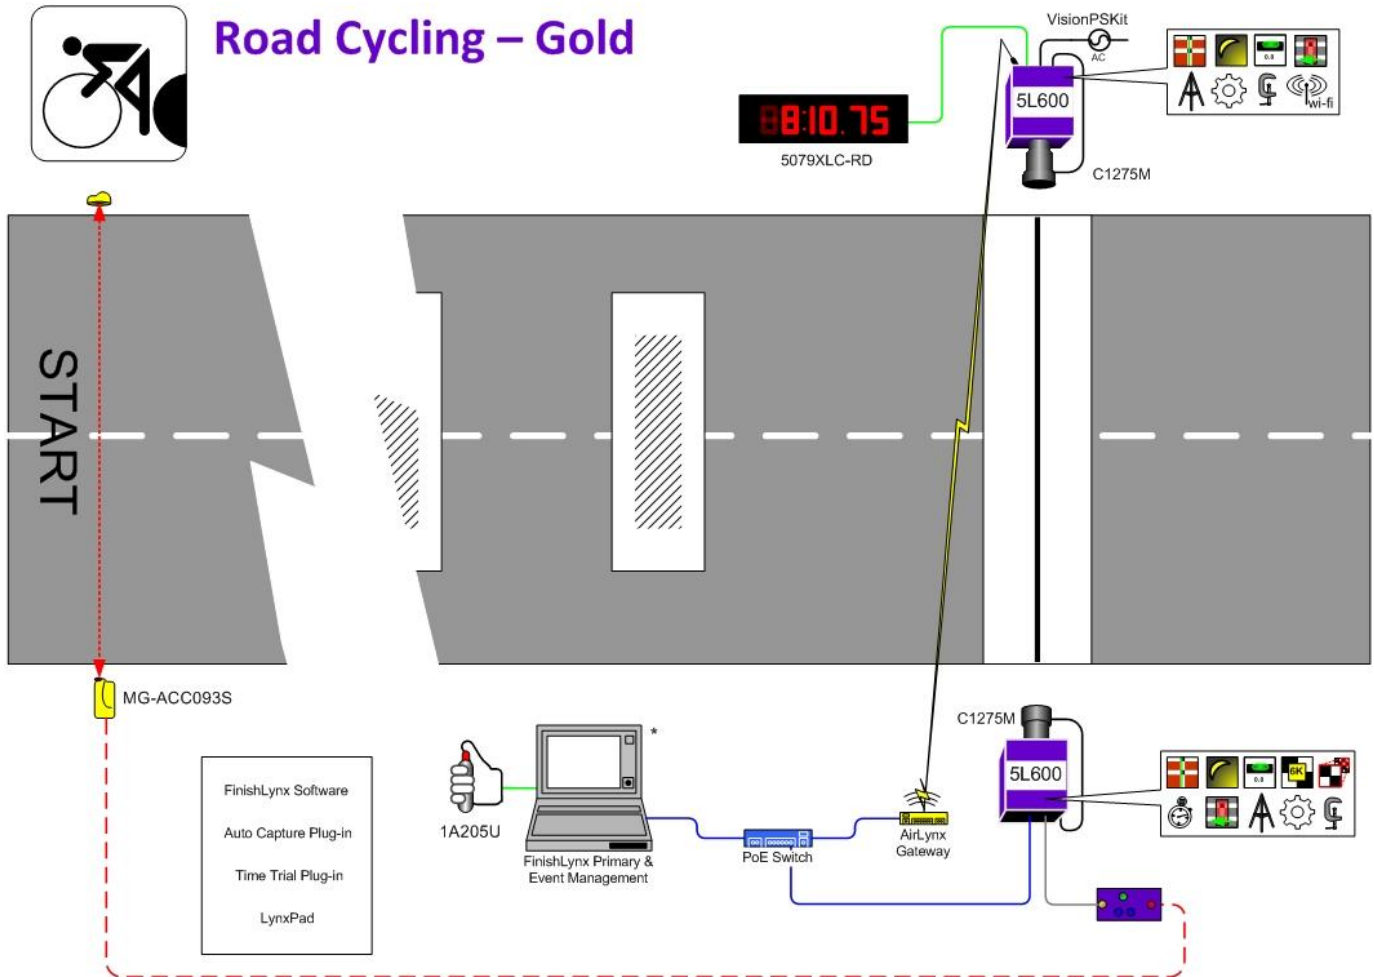

Road Cycling – Gold

** Cable is ordered separately
* Computer not included in Package

** C43-XXX (Time Trial start cable - "XXX" based on distance between start and finishline)