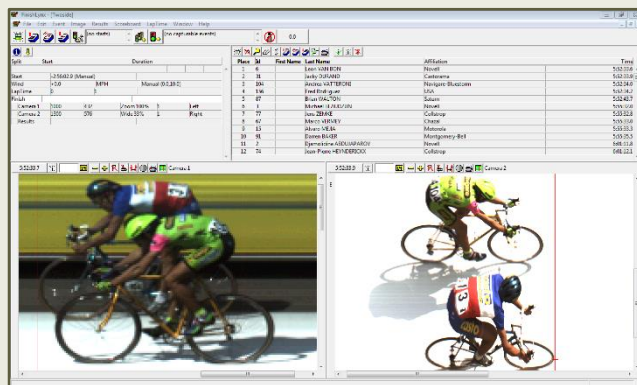

GOLD PACKAGE

The **Road Cycling Gold Package** is arguably the finest timing system available for cycling today. It is designed to meet all the demands of large, fast-paced cycling races while providing timers with elite features and technology. The Gold Package is a dual-camera system that includes two versions of our most powerful photo-finish camera: the **EtherLynx Vision PRO**. The primary Vision PRO captures up to 6,000 fps and includes the **Enhanced Zoom** upgrade that enables vertical image heights up to 2,048 pixels for better coverage of wide finish lines.

The second Vision PRO is a non-timing camera with 3,000 fps captures and a wireless upgrade to transfer data over a Wi-Fi network. It is a perfect backup camera for reverse-angle images on the far side of the finish line. The reverse-angle images are synced with the primary camera to provide dual-angle results no matter how close the finish. Both cameras also include **EasyAlign** video alignment mode, Electronic Filter Controls, On-Board Levels, motorized zoom lenses, and LuxBoost low-light capture mode for better images in dark conditions. The screenshot below shows how dual-angle cameras provide clear results from opposite sides of the finish line.