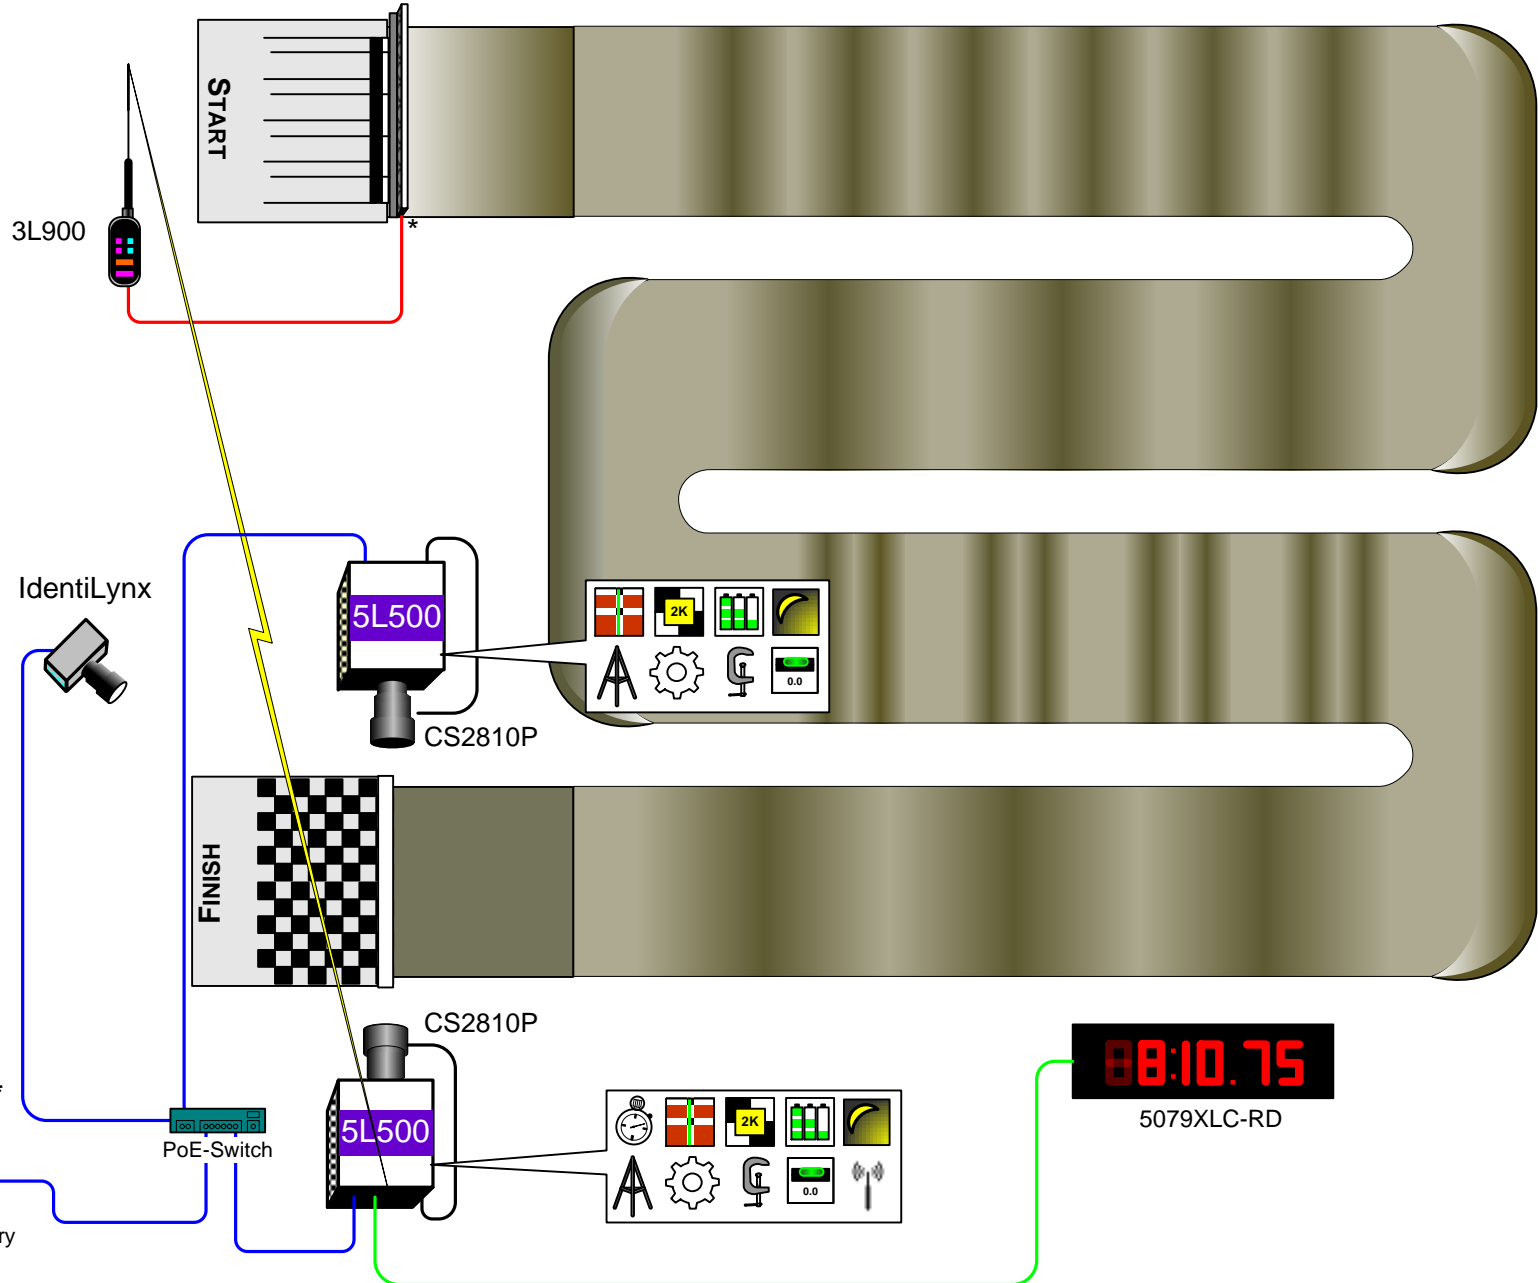

BMX Cycling – Bronze

FinishLynx Software
Time Trial Plug-in
LynxPad

IdentiLynx

CS2810P

1A205U FinishLynx Primary

* Computer and starting gate not included in package

BMX Cycling – Silver

* Computer and starting gate not included in package

BMX Cycling – Gold

- FinishLynx Software
- Auto Capture Plug-in
- RadioLynx Plug-in
- Time Trial Plug-in
- LynxPad

1A205U FinishLynx Primary

8:10.75
5079XLC-RD

* Computer and starting gate not included in package