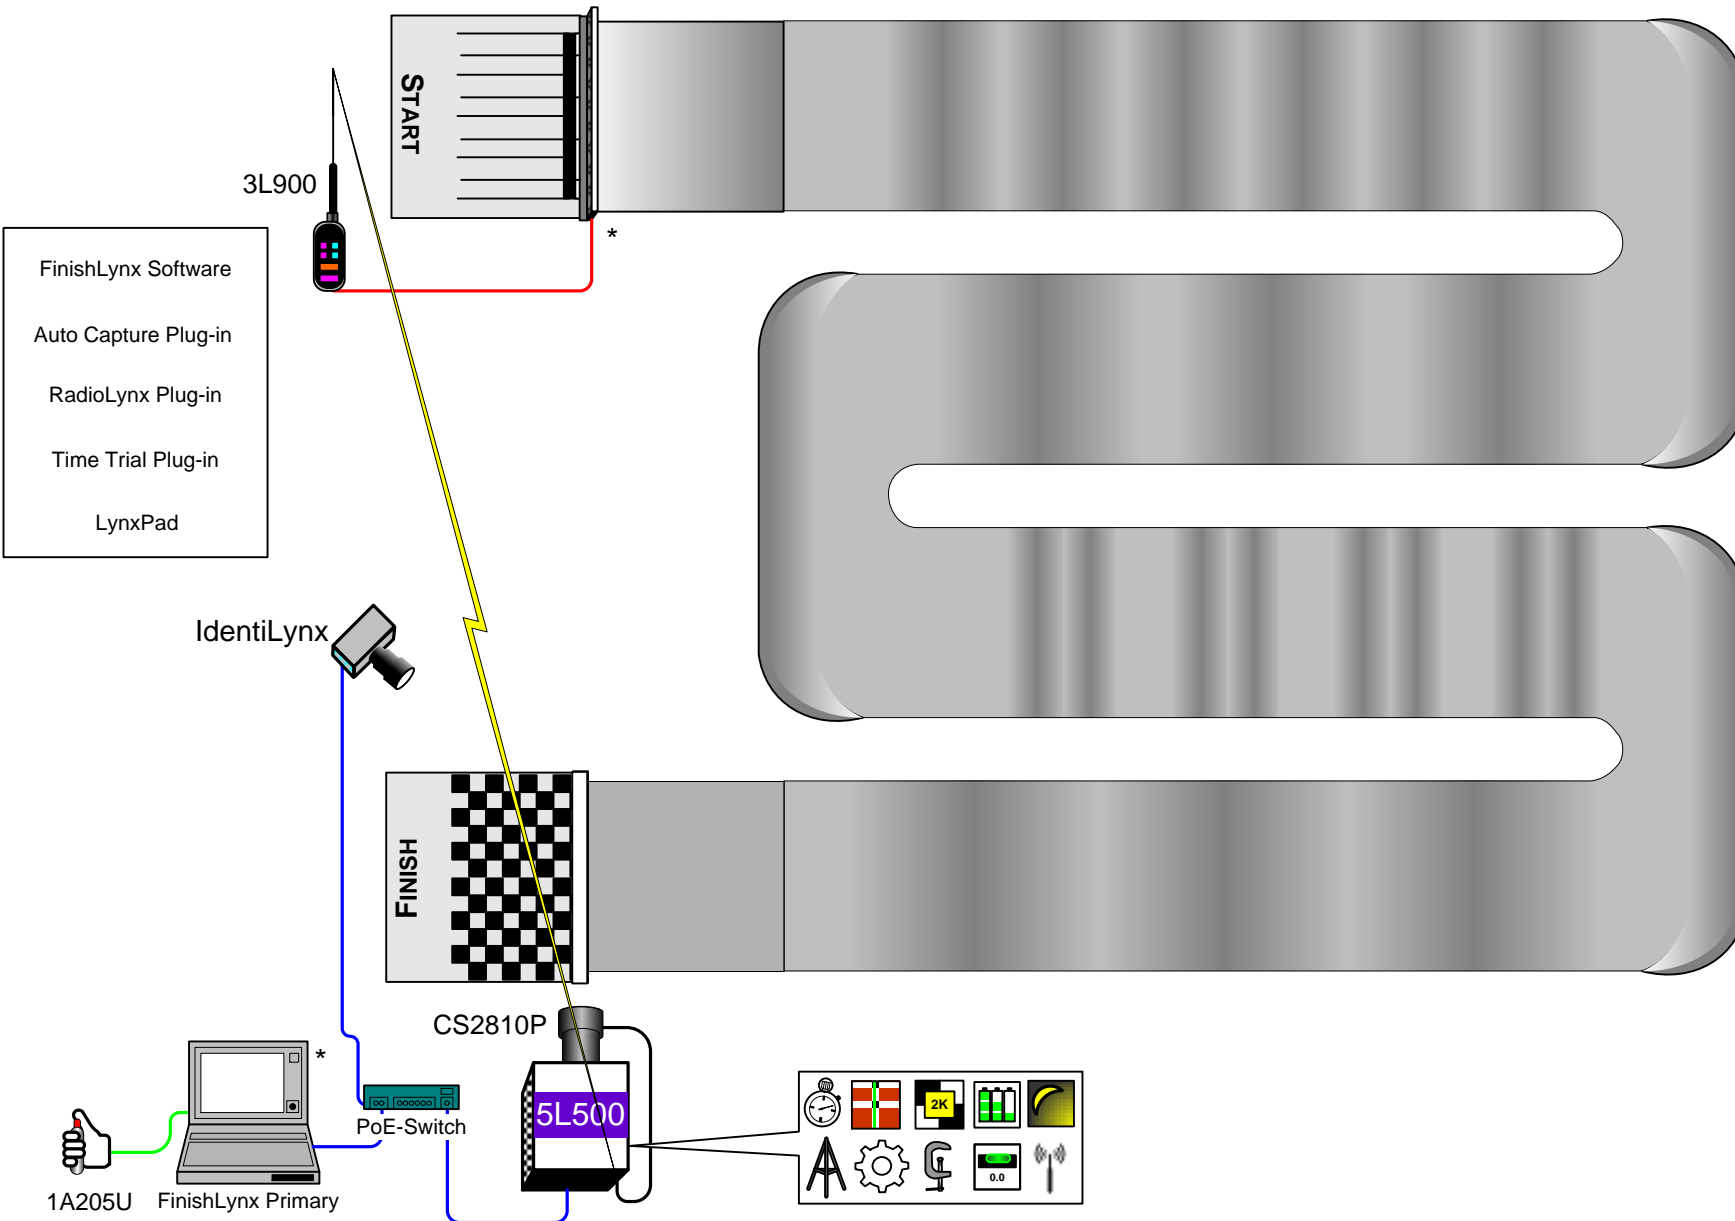

BMX Cycling – Bronze

FinishLynx Software
Time Trial Plug-in
LynxPad

IdentiLynx

CS2810P

1A205U FinishLynx Primary

* Computer and starting gate not included in package

BMX Cycling – Silver

* Computer and starting gate not included in package

BMX Cycling – Gold

- FinishLynx Software
- Auto Capture Plug-in
- RadioLynx Plug-in
- Time Trial Plug-in
- LynxPad

1A205U FinishLynx Primary

8:10.75
5079XLC-RD

* Computer and starting gate not included in package