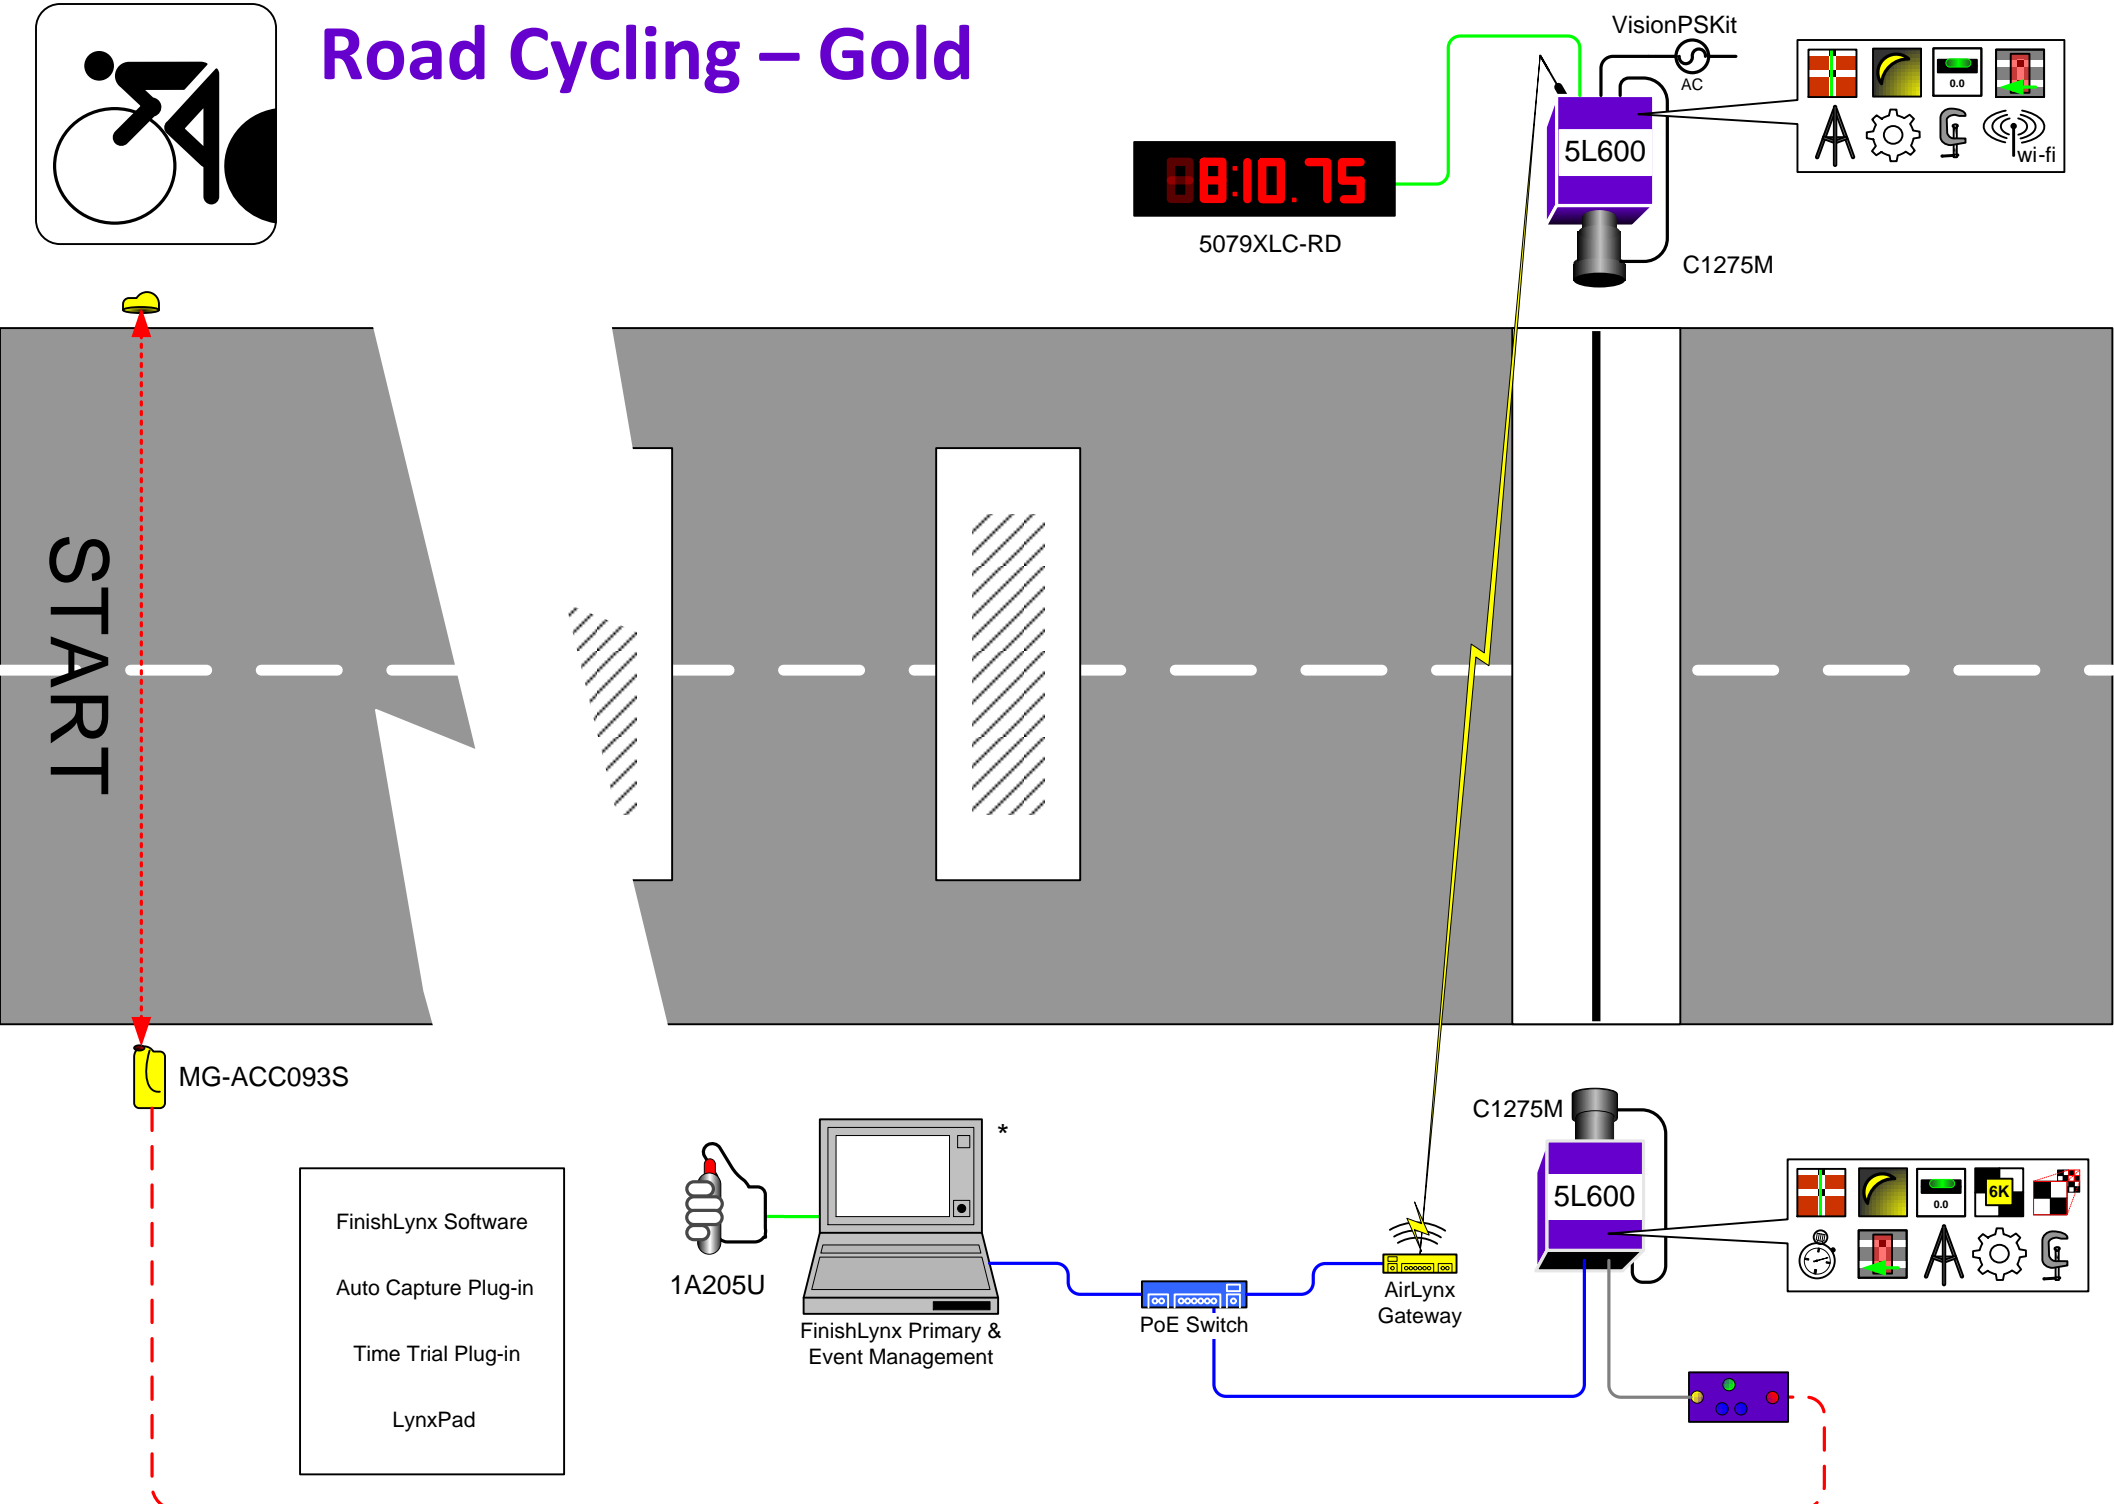

Road Cycling – Bronze

FinishLynx Software
LynxPad

* Computer not included in Package

Road Cycling – Silver

FinishLynx Software
Auto Capture Plug-in
LynxPad

* Computer not included in Package

Road Cycling – Gold

** Cable is ordered separately

* Computer not included in Package

** C43-XXX (Time Trial start cable - "XXX" based on distance between start and finishline)