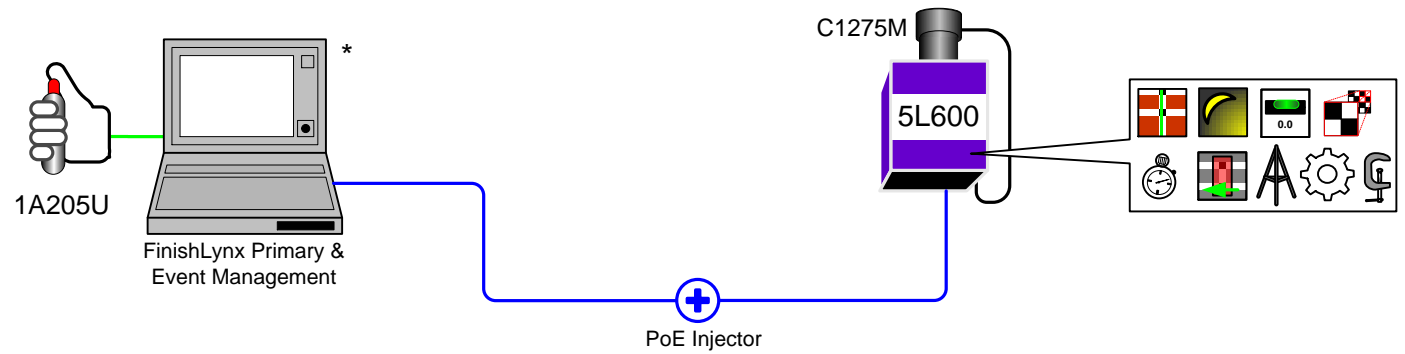

Road Cycling – Bronze

FinishLynx Software
LynxPad

* Computer not included in Package

Road Cycling – Silver

FinishLynx Software
Auto Capture Plug-in
LynxPad

* Computer not included in Package

Road Cycling – Gold

** Cable is ordered separately

* Computer not included in Package

** C43-XXX (Time Trial start cable - "XXX" based on distance between start and finishline)