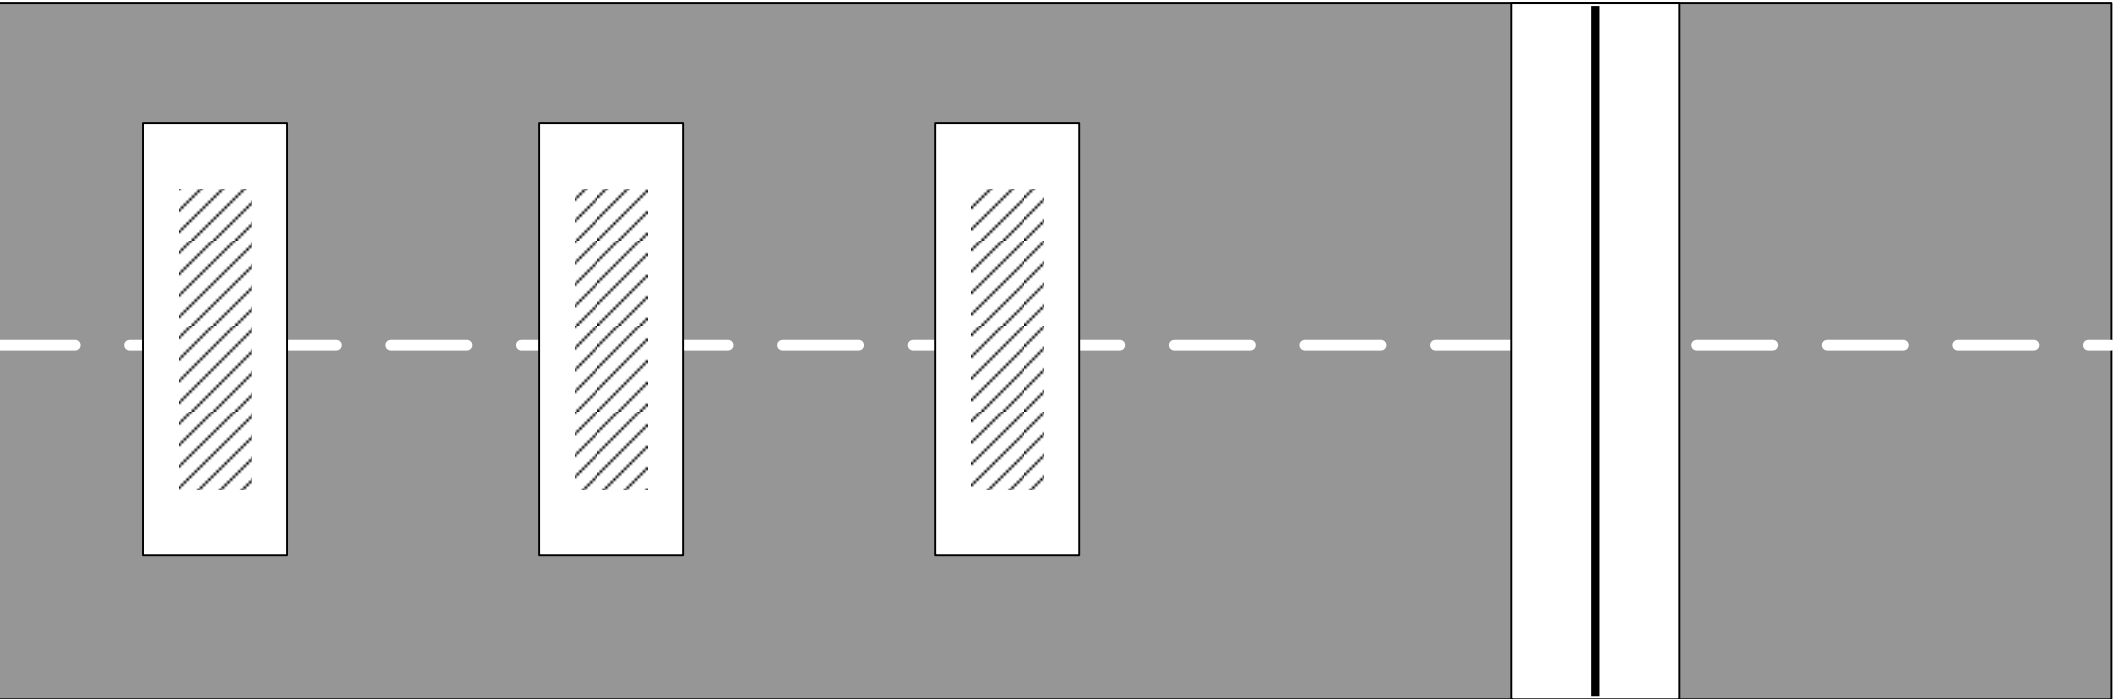

Road Cycling – Bronze

FinishLynx Software
LynxPad

* Computer not included in Package

Road Cycling – Silver

FinishLynx Software
Auto Capture Plug-in
LynxPad

* Computer not included in Package

Road Cycling – Gold

** Cable is ordered separately

* Computer not included in Package

** C43-XXX (Time Trial start cable - "XXX" based on distance between start and finishline)