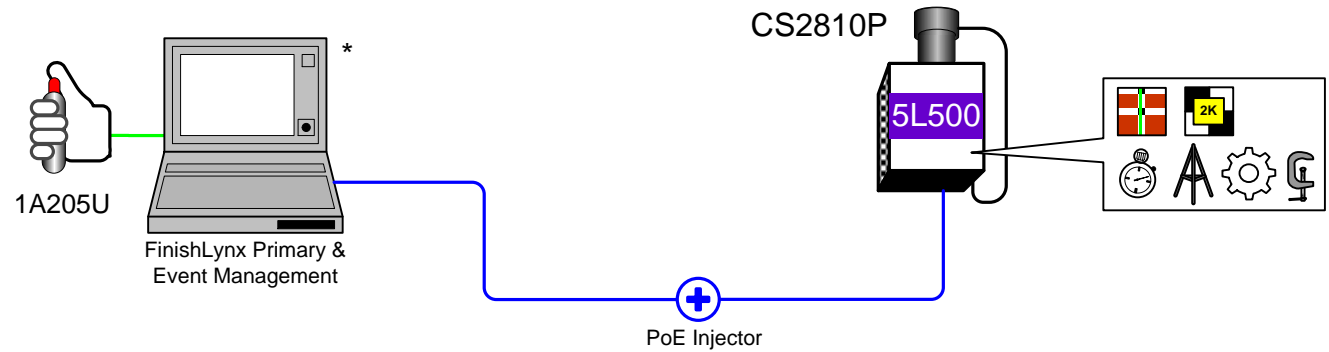

Road Cycling – Bronze

FinishLynx Software
LynxPad

* Computer not included in Package

Road Cycling – Silver

FinishLynx Software
Auto Capture Plug-in
LynxPad

* Computer not included in Package

Road Cycling – Gold

** Cable is ordered separately

* Computer not included in Package

** C43-XXX (Time Trial start cable - "XXX" based on distance between start and finishline)