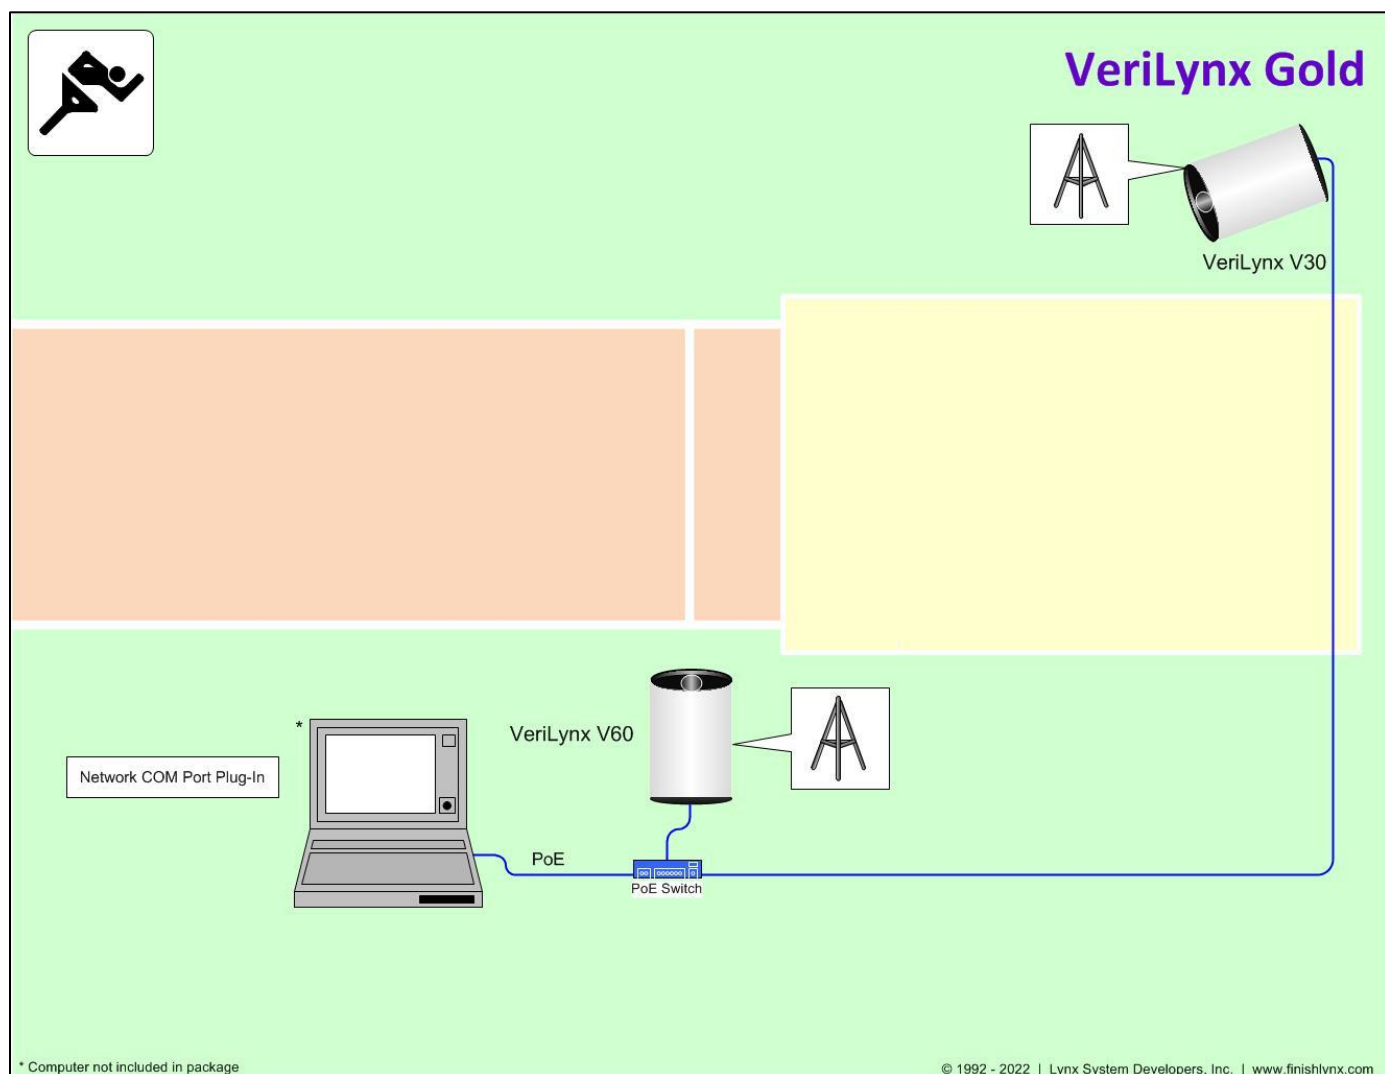

In addition to the VeriLynx V60 camera, the Gold Package includes a second VeriLynx V30 camera. This camera can be placed as a reverse-angle to capture each competitor from the front.

Both cameras include an auto-iris motorized lens so the zoom and focus can be adjusted remotely within the FinishLynx software. They also have a sturdy housing that protects the lens and rear connections from moisture and damage. VeriLynx will save all images to disk in real-time (no image loss) and allow you to quickly review every attempt for every athlete, providing proof in case of a foul.

## Components

- **VeriLynx V60** – 2D, 60 fps, Full Color, Full-Frame Video Camera
- **VeriLynx V30** – 2D, 30 fps, Full Color, Full-Frame Video Camera
- Network COM Port (NCP) Plug-In for FinishLynx 32
- Power-Over-Ethernet – 30 Watt, 56 Volts (x2)
- PoE Switch – 8-Port 10/100 Power-over-Ethernet Switch
- 10 ft Cable (x2)
- 100 ft Cable with Weatherproof Hood at One End (x2)
- Medium Duty Tripod (x2)
- Heavy Duty Custom Carrying Case (x2)