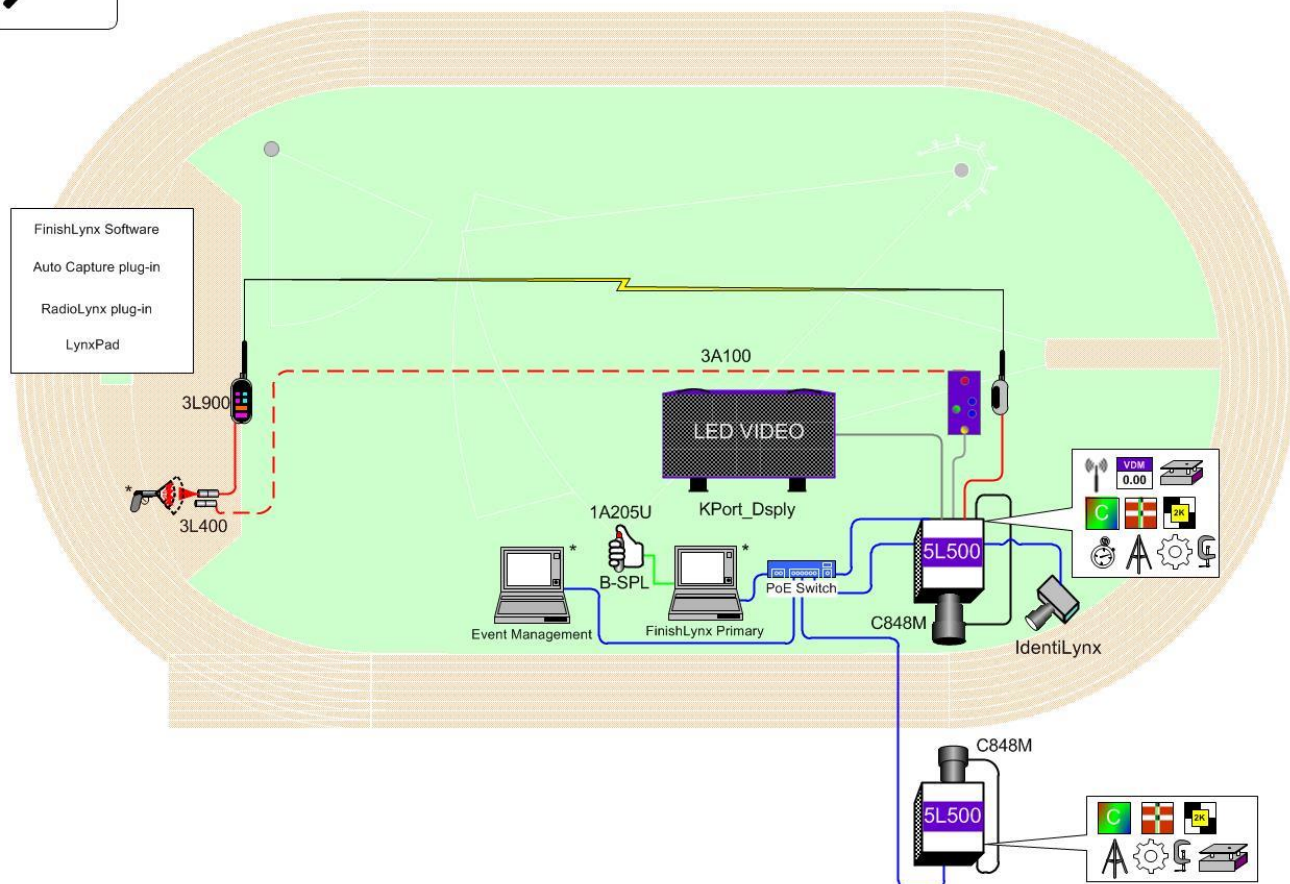

Championship-Level Results with the Platinum Package

The **Platinum Package** delivers **three time-synchronized viewpoints from the finish line**: two line-scan cameras on opposing sides and full-frame IdentiLynx video capturing from the front. The 2,000 fps Vision camera serves as the primary photo-finish device, while the second 2,000 fps Vision captures reverse-angle images from the opposite perspective.

When you invest in FinishLynx technology, you're joining a community of thousands of other high schools across the country that have already made the same commitment to their track programs. Lynx technology is used at every level of competition, and is manufactured in-house by our skilled technicians. No matter how the system is used, it is reassuring to know that a Lynx support technician is only a click or phone call away.

Why Choose Platinum?

Key Components

- **Primary Camera:** EtherLynx Vision 2,000 fps, Full-Color, Timer-Enabled, Internal RadioLynx
- **Second Camera:** EtherLynx Vision 2,000 fps, Full-Color
- IdentiLynx Full-Frame Video Integration
- RadioLynx Wireless Start System
- Lynx Portable Display
- Video Display Module (VDM)

Platinum - Track

* Computers and starting pistol not included in package