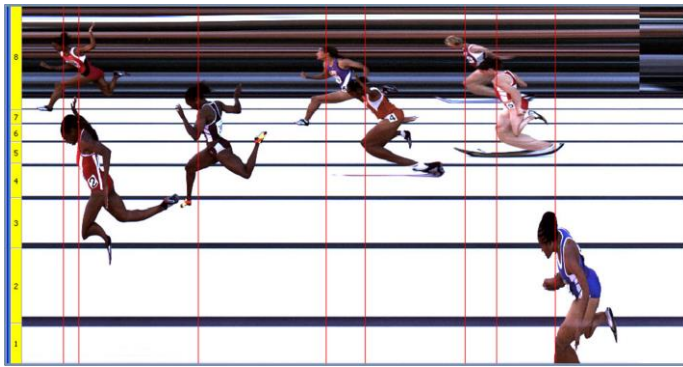

Platinum Package

Platinum Package

- **Multiple-Camera Results System** – The **Platinum Package** includes two 2,000 fps EtherLynx Vision cameras as the primary and secondary capture devices. The package also includes an IdentiLynx full-frame video camera, which can produce head-on video that is time-synchronized with the photo-finish results.
- **Video Display Module (VDM)** – The Video Display Module (VDM) enables the live display of FinishLynx running time, results, and images on a video display. Simply connect a compatible video display to the Vision camera back and instantly show live results data at the finish line.
- **Portable LED Video Display** – The Lynx Portable Display is a smaller and more portable version of the 1/2/3-sided Lynx Infield Video Boards, using the same high-quality LEDs and aluminum construction. The compact design, high-resolution LED panel, and multiple mounting options make it an excellent choice for showing live results, scoreboard scripts, images, GIFs, and custom messages at your finish line.

Portable LED Display

Championship-Level Results with the Platinum Package

The **Platinum Package** delivers **three time-synchronized viewpoints from the finish line**: two line-scan cameras on opposing sides and full-frame IdentiLynx video capturing from the front. The 2,000 fps Vision camera serves as the primary photo-finish device, while the second 2,000 fps Vision captures reverse-angle images from the opposite perspective.