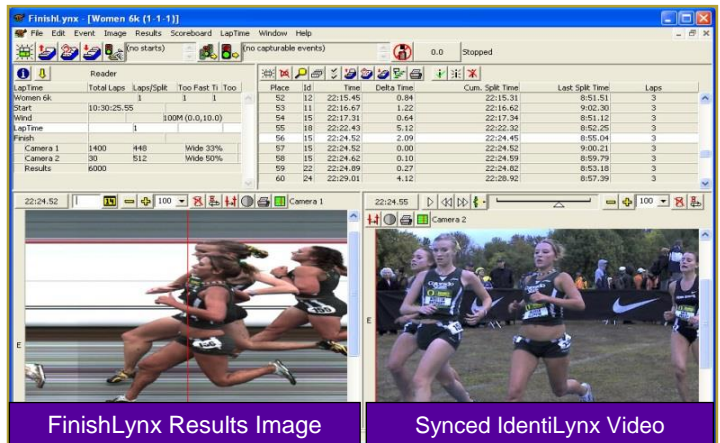

Synced IdentiLynx Video

FinishLynx Results Image