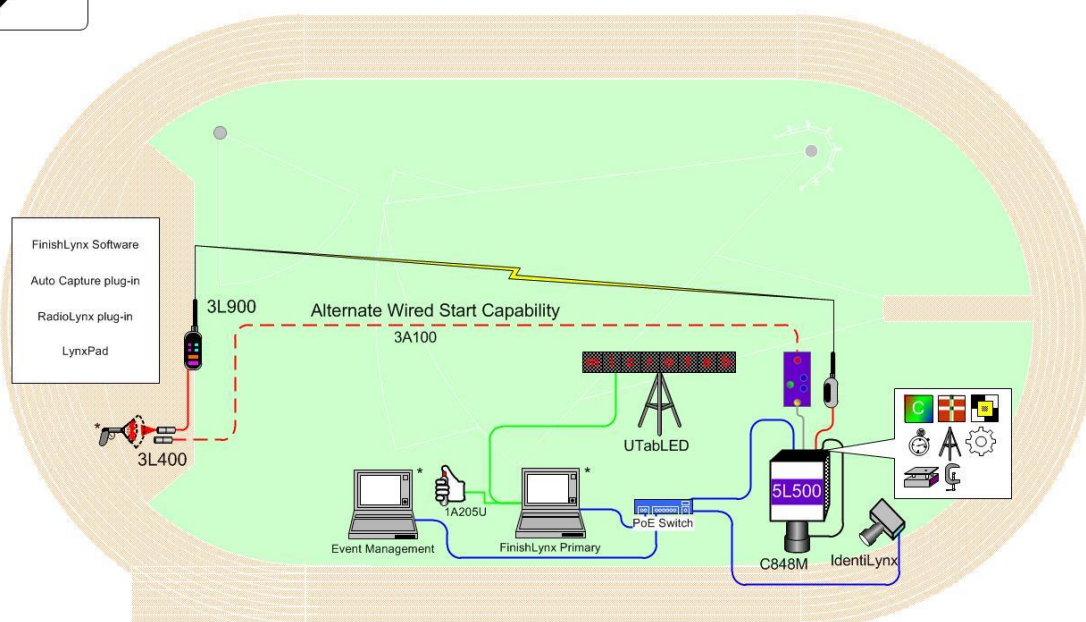

The more hardware that gets included, the more powerful and sophisticated the results network becomes. One of the key benefits of FinishLynx technology is that individual components can work together to produce a more complete results network, improving meet quality for administrators and athletes alike.

With the IdentiLynx video camera, RadioLynx Wireless Start, and 9-Digit LED Display, the **Gold Package** provides one of the most powerful timing solutions available today. It is more than just a timing system – it's a real-time FAT results network tailored to your venue.

Why Upgrade to Gold?

Includes everything from the **Silver Package**

PLUS

- IdentiLynx Full-Frame Video Camera
- RadioLynx Wireless Start System
- 9-Digit LED Display

The RadioLynx Wireless Start system wirelessly transmits the start signal so the officials can move freely around the venue without a 500' start cable trailing them.

The 9-Digit LED Display shows 6" letters and numerals that are visible from over 200 feet away.

The IdentiLynx Video Camera offers 2-D video that's time-synchronized with your FinishLynx results, so finishes can be viewed from a different angle. IdentiLynx makes it easy to identify athlete singlets and bib numbers during evaluation.

Gold - Track

* Computers and starting pistol not included in package