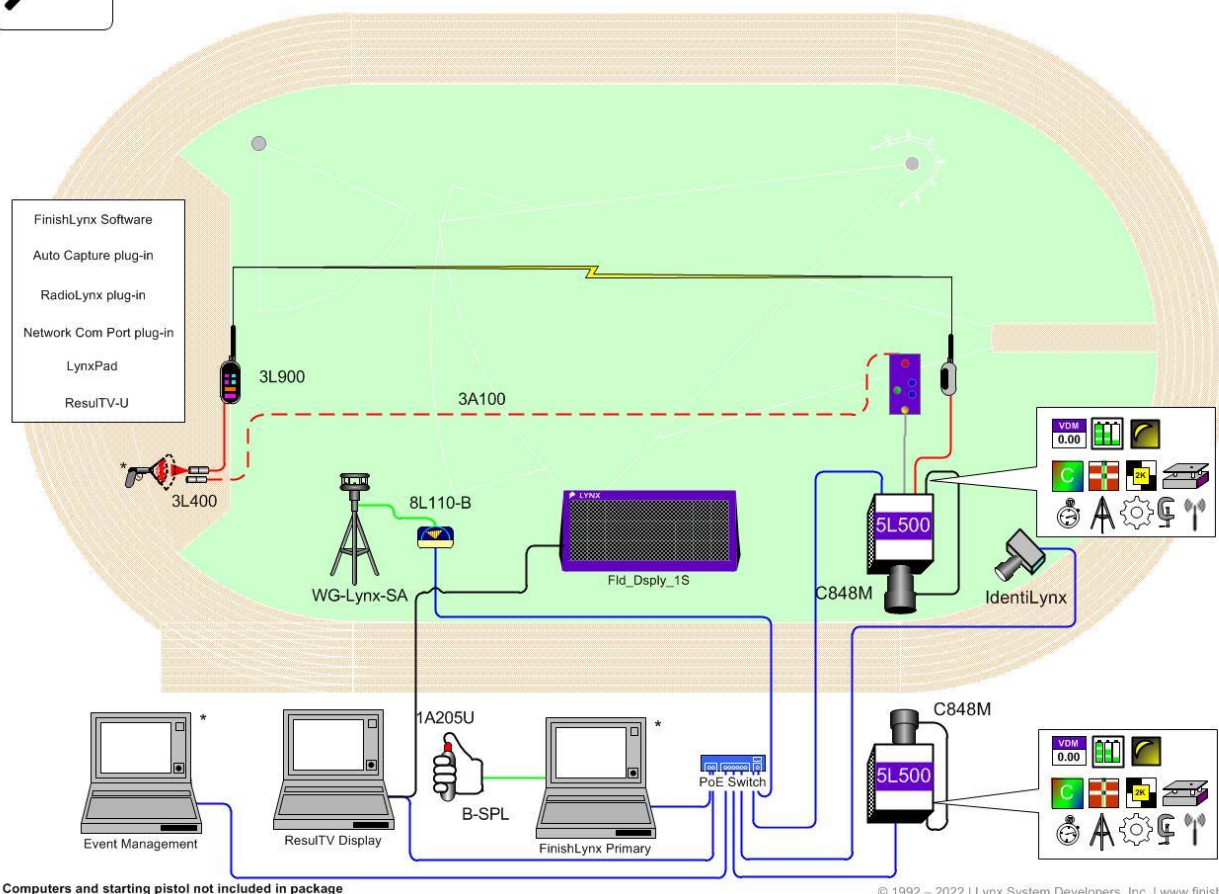

Elite-Level Results with the Diamond Package

The **Diamond Package** includes two (2) full-color EtherLynx Vision cameras, an IdentiLynx full-frame video camera, a World Athletics-compliant wind gauge, plus everything else needed to produce results for elite-level events. Due to the fact that all governing bodies, including the NFHS, state that a wind gauge must be used to ratify record-breaking times, it has become a necessity in all major Track & Field competitions. In fact, the same device was used at past US Track & Field Olympic Trials to verify the results of America's finest athletes.

The **SerialLynx** unit, **NCP plug-in**, and **Port Switch** all help to create a powerful results network. SerialLynx controls the flow of data to and from serial devices like scoreboards and wind gauges, while the 8-Port Switch combines all your Ethernet devices into a single network. Finally, the Ultrasonic Wind Gauge accurately measures head/tail winds during events so record-breaking times can be recognized by the NFHS.

Why Choose Diamond?

Key Components

- **Two Fully-Equipped Cameras:** EtherLynx Vision 2,000 fps, Full-Color, Timer-Enabled, Internal RadioLynx, VDM, LuxBoost, Internal Battery
- IdentiLynx Video Integration
- 1-Sided Infield Video Display
- SerialLynx Network Adapter
- Network COM Port Plug-in
- ResultTV software license
- Weather-Proof Wind Gauge

Diamond - Track

* Computers and starting pistol not included in package

© 1992 – 2022 | Lynx System Developers, Inc. | www.finishlynx.com