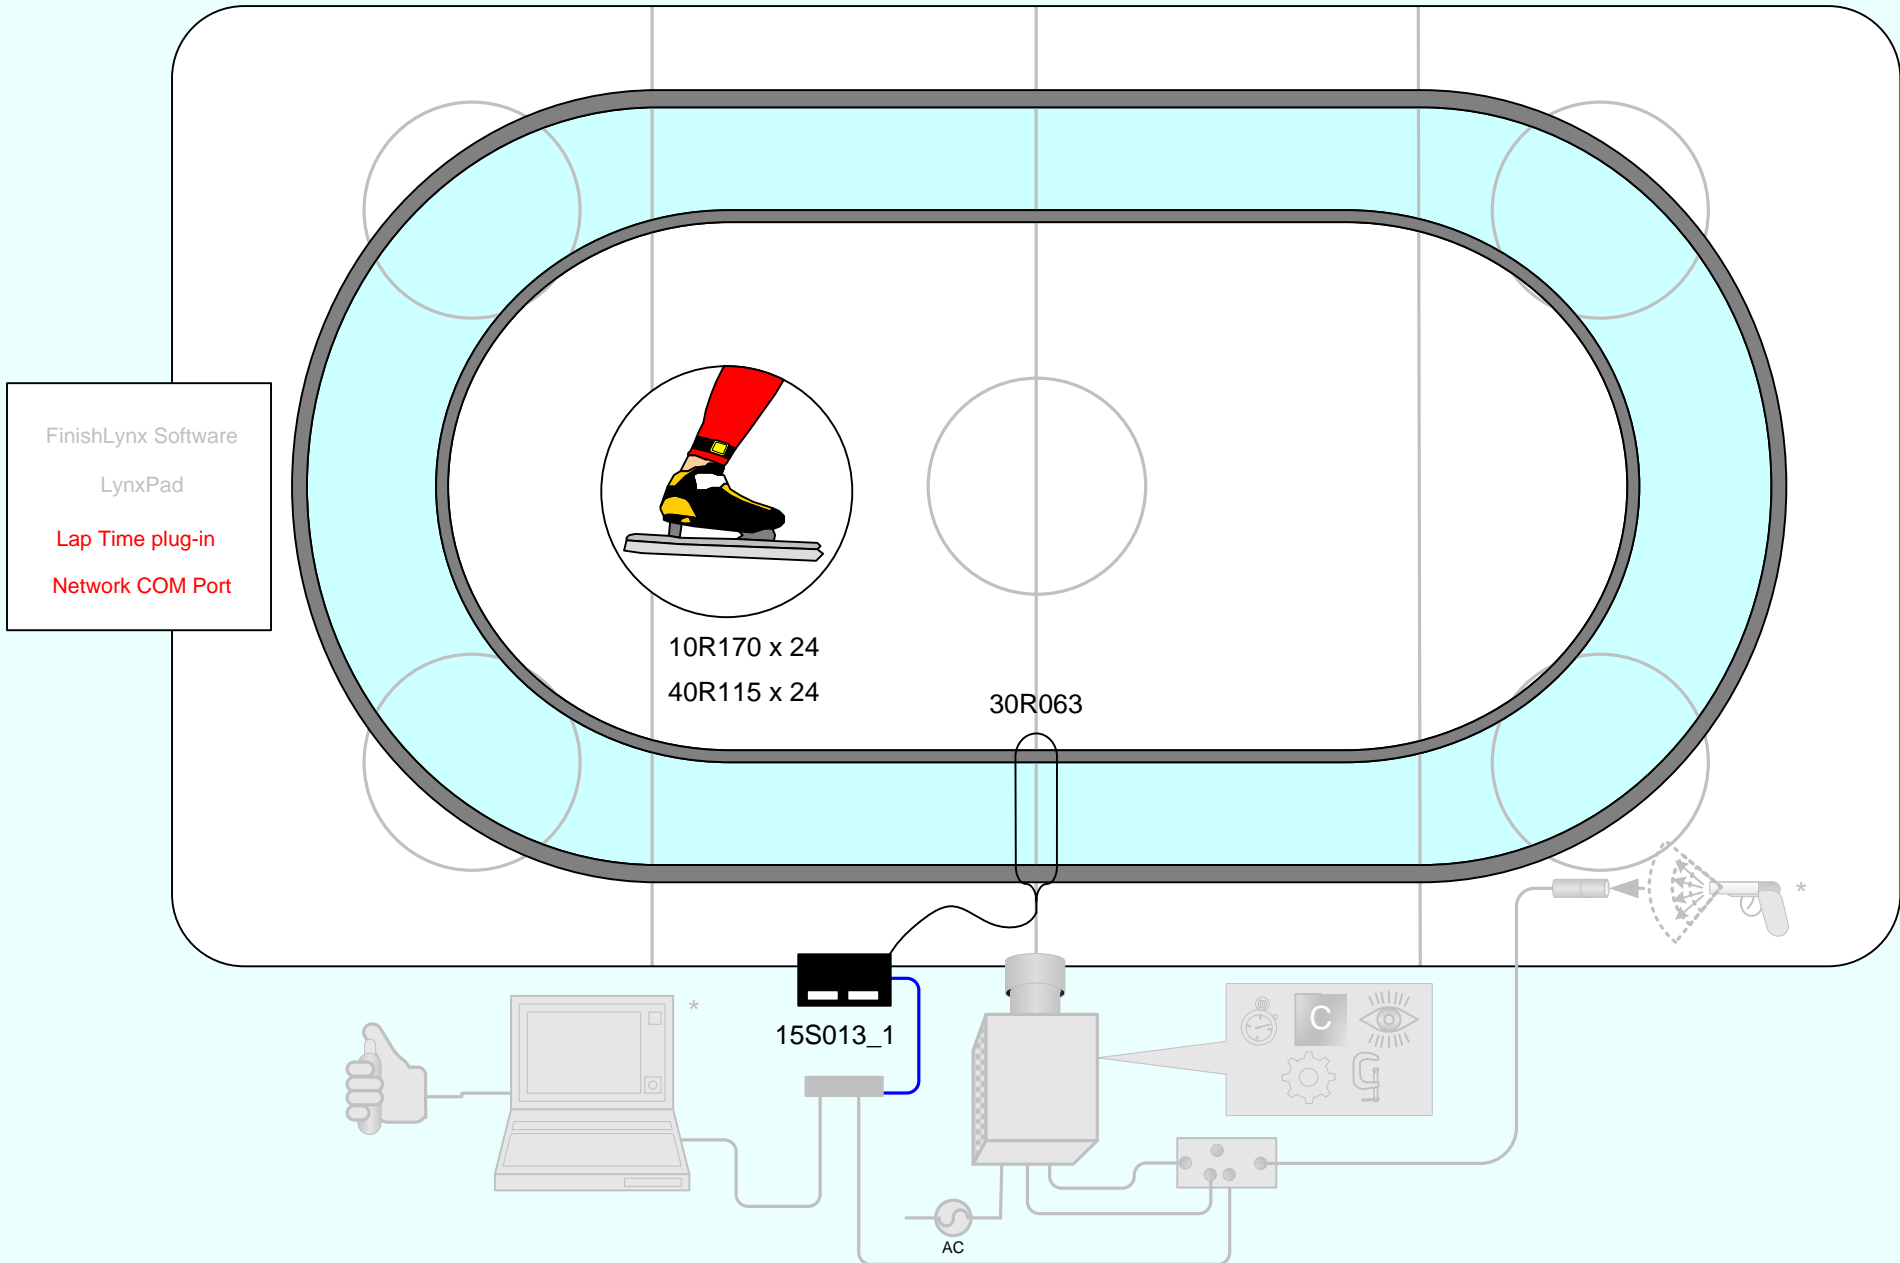

Bronze – Short Track Transponder Lap Timing

*Notebook computers and starting pistols not included