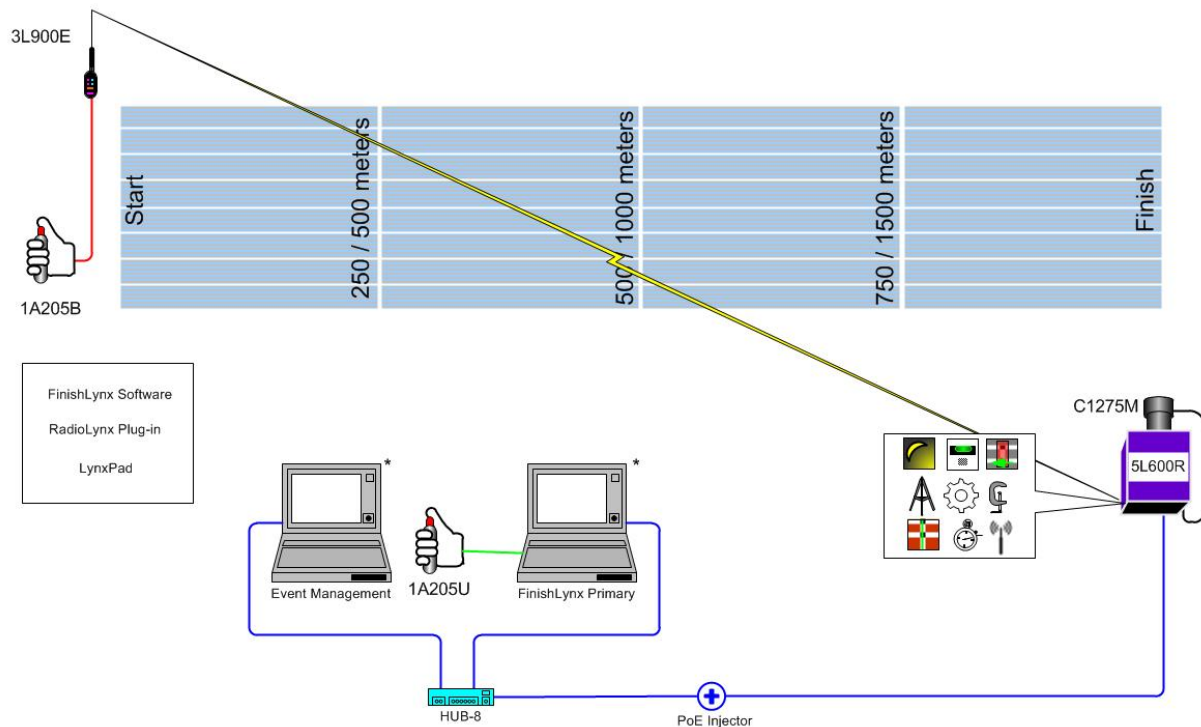

Rowing - Canoe - Kayak – Silver

* Computers not included in package