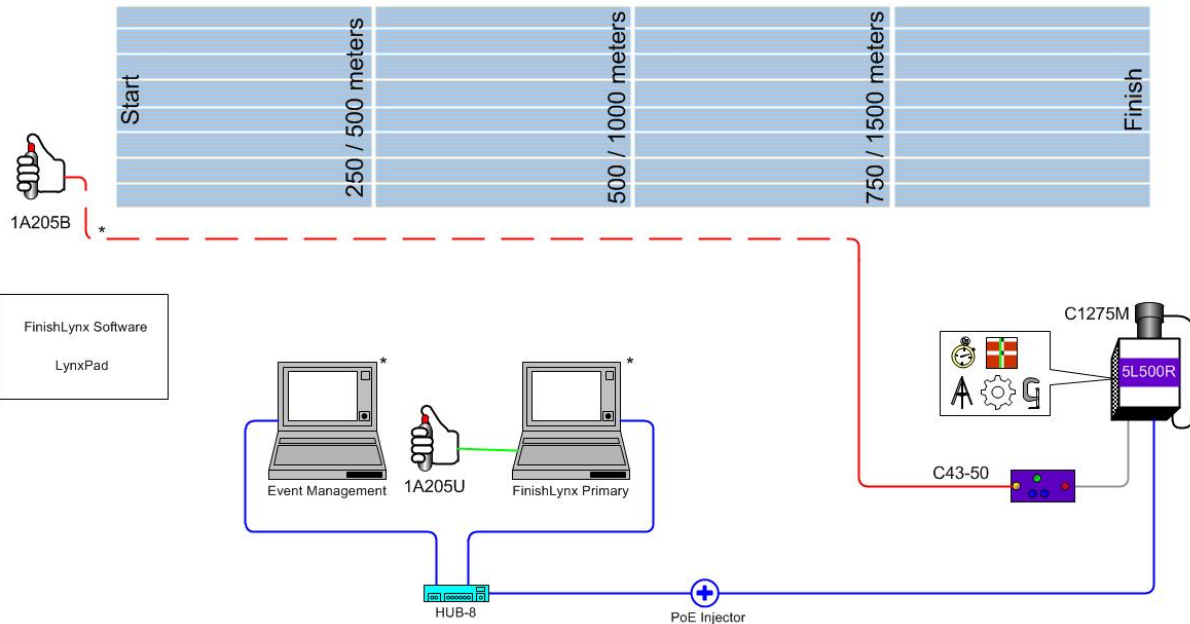

* Computers and wiring to start button not included in package