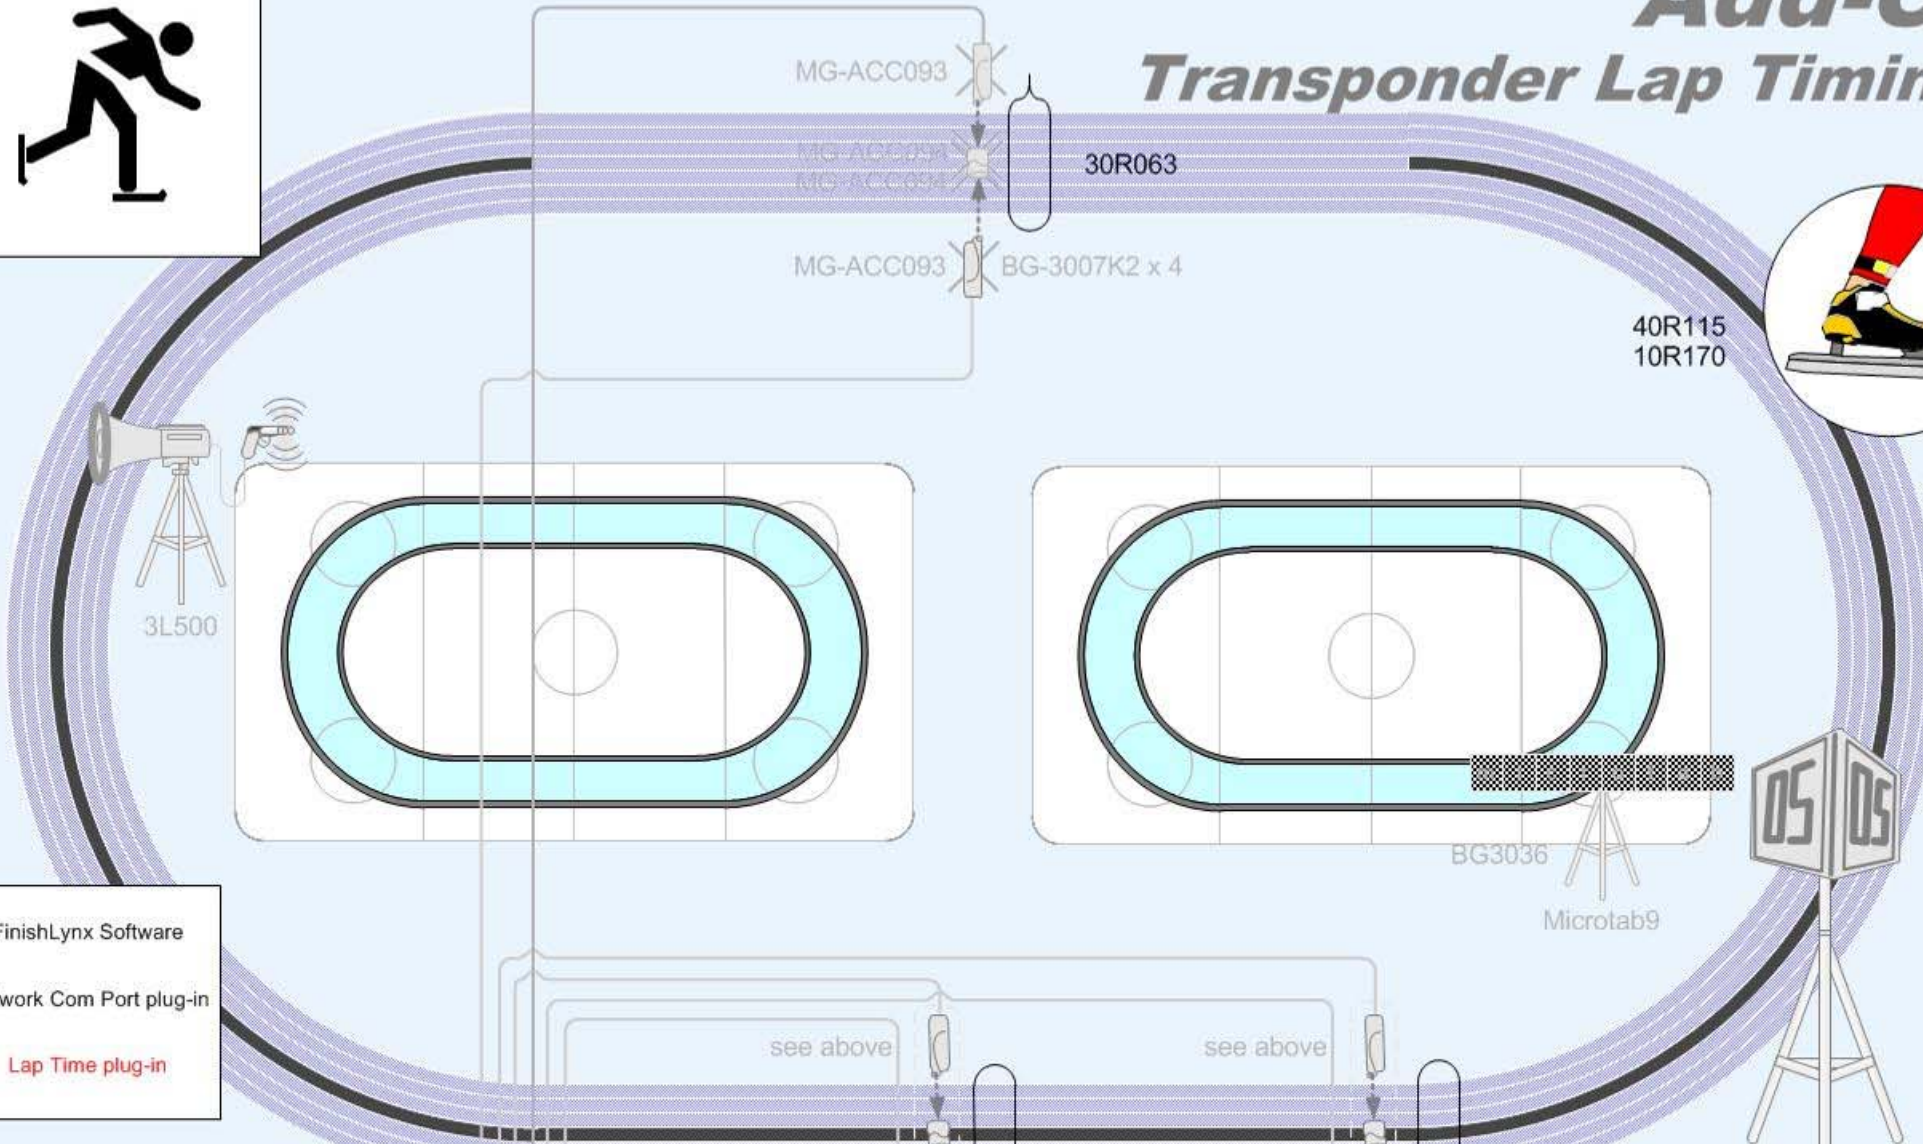

Add-On Transponder Lap Timing

3L500

30R063

MG-ACC093

MG-ACC093

MG-ACC093

BG-3007K2 x 4

40R115
10R170

BG3036

Microtab9

LCB2-25-3

FinishLynx Software
Network Com Port plug-in
Lap Time plug-in

see above

see above

30R063

30R063