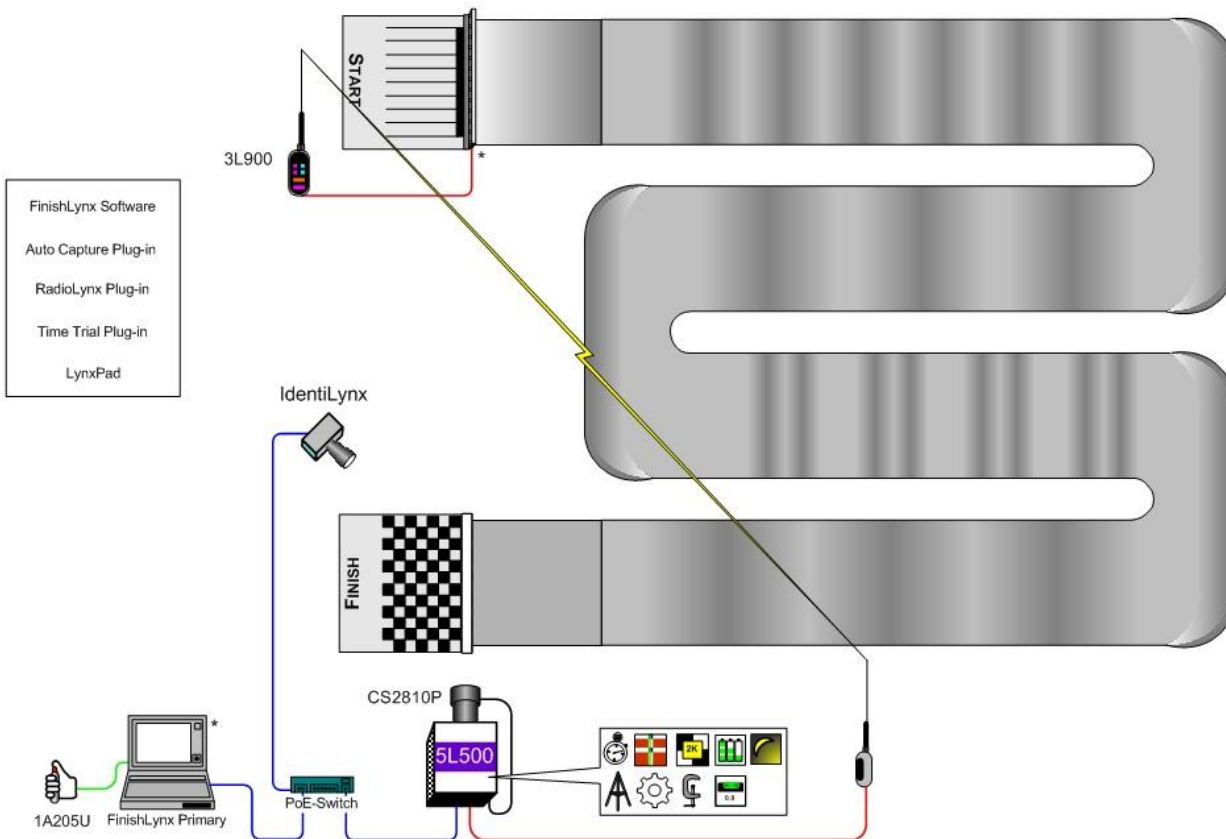

BMX Cycling – Silver

* Computer and starting gate not included in package