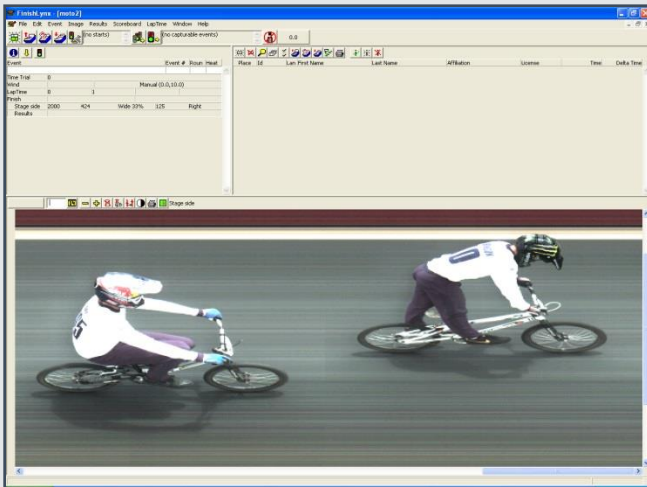

SILVER PACKAGE

The BMX Silver Package contains two major enhancements over the Bronze system: an upgraded Vision camera and a RadioLynx wireless start system. The Vision camera with High-Resolution increases frame rates to 2,000 fps for better images and improved accuracy. It also has increased vertical resolution for image heights up to 1,280 pixels. The camera includes several other premium add-ons like LuxBoost low-light capture mode, an internal battery backup, and an on-board level to show if the camera is level during setup. It also comes standard with EasyAlign video alignment mode to make camera setup easier than ever.

The Silver Package also includes the RadioLynx wireless start system. RadioLynx allows the FinishLynx system to wirelessly interface with your third-party starting gate, eliminating the need to run start-signal wires across the length of the track. The package also has an IdentiLynx front-facing video camera and all the other necessary mounting hardware, cables, software, and technical support you need to run a UCI-approved photo-finish system at your next race.

COMPONENTS

- **Camera - EtherLynx Vision**, color, timer-enabled, 2,000 frames per second, 1,280 vertical pixels
 - **High-Resolution** for up to 2,000 fps captures
 - **LuxBoost** low-light capture mode
 - **Internal RadioLynx, Battery Backup & On-Board Level**
 - **EasyAlign** 2-D Video Alignment Mode
 - **CS-Mount** 2.8-10mm P-Iris Zoom Lens
- **Video - IdentiLynx**, 30 fps, 1280x720, color, front-facing video camera for easy rider identification
 - 5-50mm f/1.3 CS-mount lens
- **RadioLynx** wireless start system
- Super Head Clamp, Geared Mounting Head, and Tripod for precision adjustment
- All-inclusive Camera cable set with Capture Button, Ethernet Hub, and USB-to-Serial Converter
- Custom carrying case
- **LynxPad** – Event management software
- **FinishLynx** – Multi-language photo-finish software
 - **Time Trial Plug-in** for FinishLynx
 - **RadioLynx Plug-in** for FinishLynx