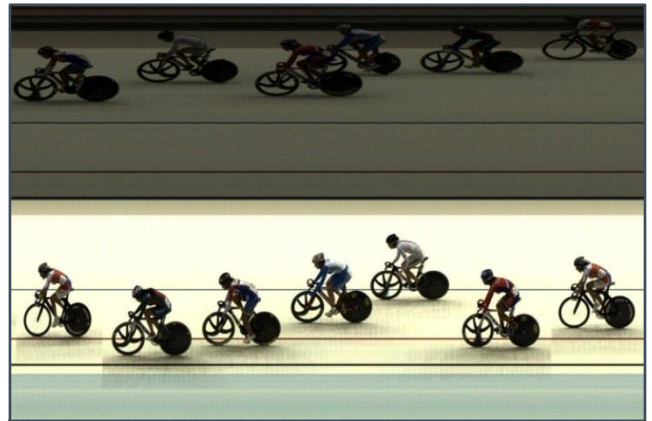

The BMX Silver Package

The Silver Package is filled with premium hardware and software features to make BMX timing easier for race administrators. The Vision camera comes standard with a Power-over-Ethernet connection to provide power and data transfers with a single Ethernet cable. And EasyAlign mode makes it simpler than ever to align the camera by showing a live video preview of the finish line. The camera also comes equipped with add-ons like the High-Resolution upgrade for improved frame rates and image heights, LuxBoost low-light capture mode, an internal battery backup, and an on-board level that helps when making camera adjustments.

The package also includes an IdentiLynx video camera, which captures front-facing video as riders cross the finish line. It not only satisfies the UCI video requirement, but is also a great source for rider and number verification. The video is also time-synced with the photo-finish results in real time from within the FinishLynx software. Compare this to transponder results—which must be reviewed with an independent video system—and the choice is clear. The Silver Package combines cameras, wireless start, and all the other accessories and software you need for professional FAT timing. Stop struggling with outdated timing equipment and make the switch to Lynx.

The Power of LuxBoost

LuxBoost — The Vision camera comes equipped with LuxBoost4, a premium feature that significantly amplifies the amount of light inside the camera sensor for brighter and higher quality images in low-light conditions. The photo above shows how dramatically LuxBoost can improve low-light captures.