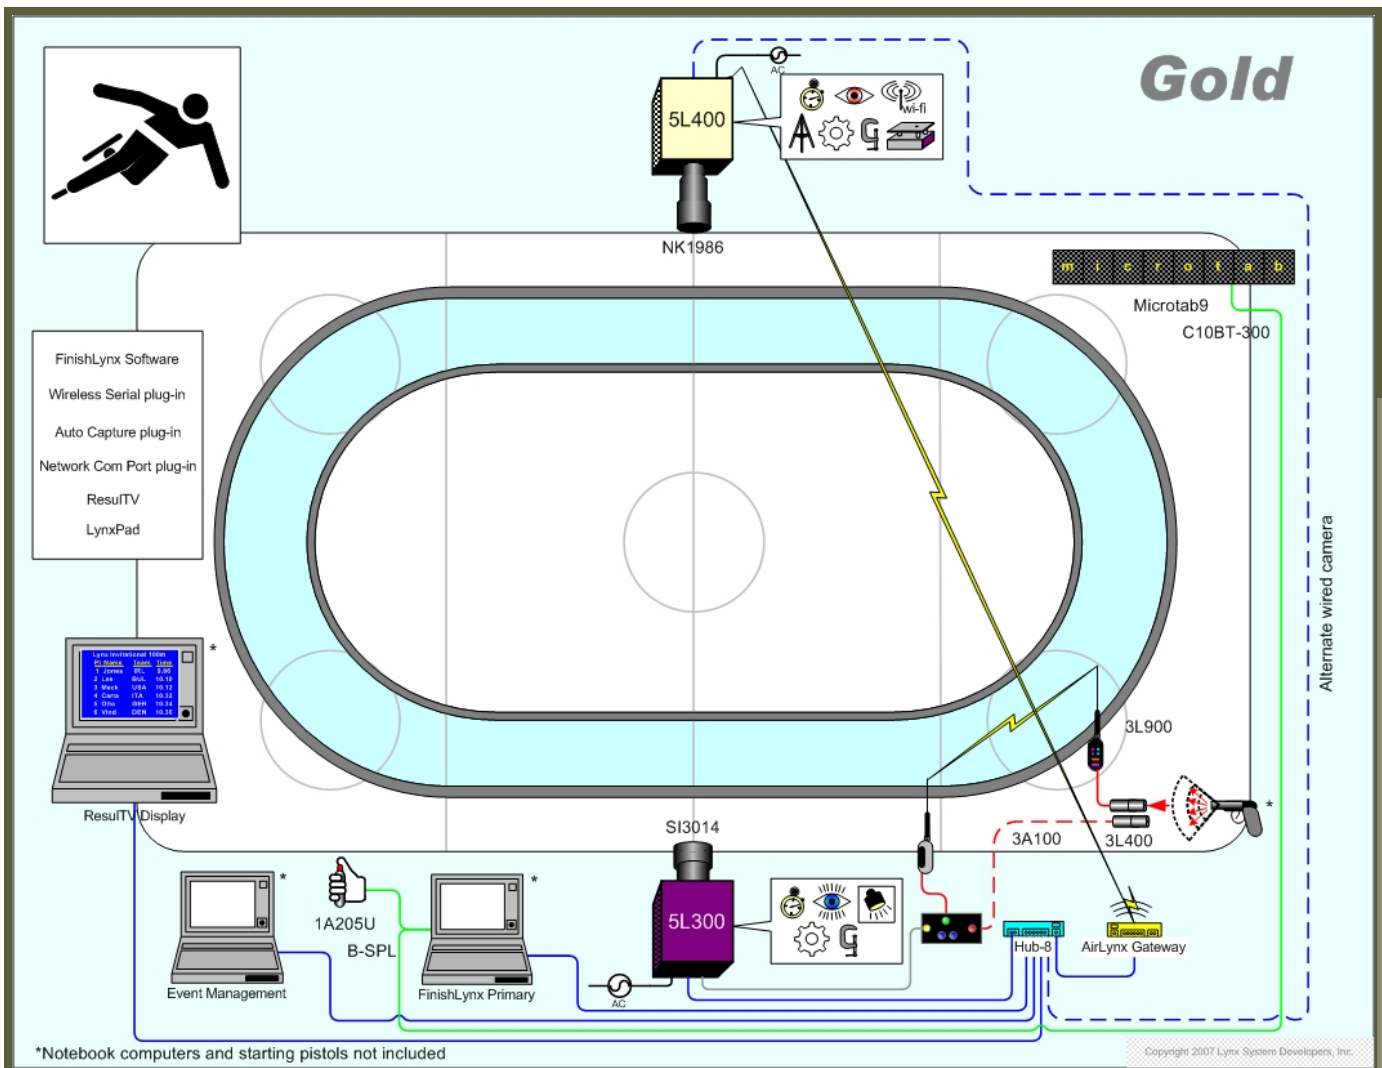

Alpha Numeric Scoreboard/Time Display

*Notebook computers and starting pistols not included

Copyright 2007 Lynx System Developers, Inc.