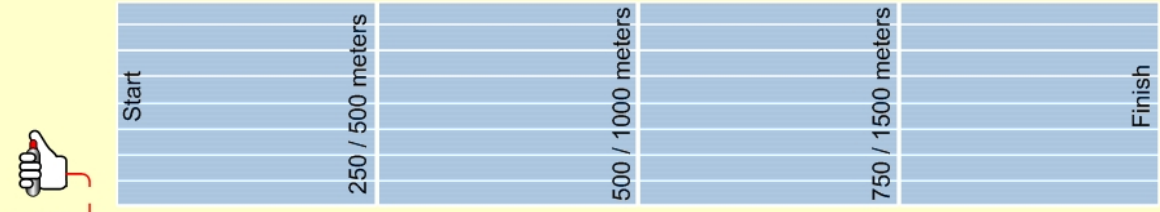

Rowing Bronze

FinishLynx Software
LynxPad