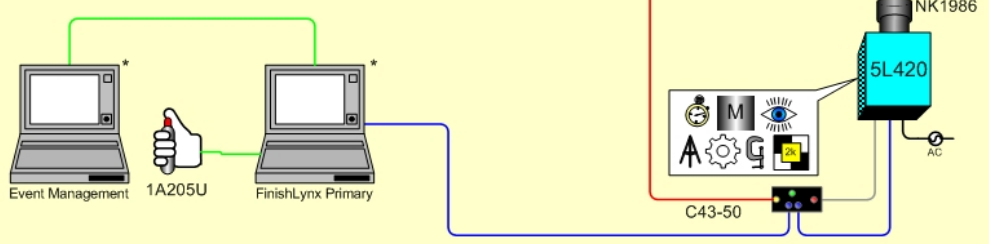

* Computers and wiring to start button not included in package