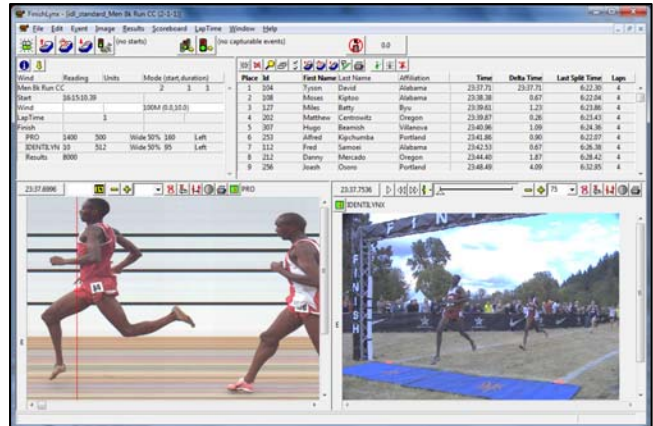

Fully integrated photo finish and "zoomable" video can also be used for Cross Country