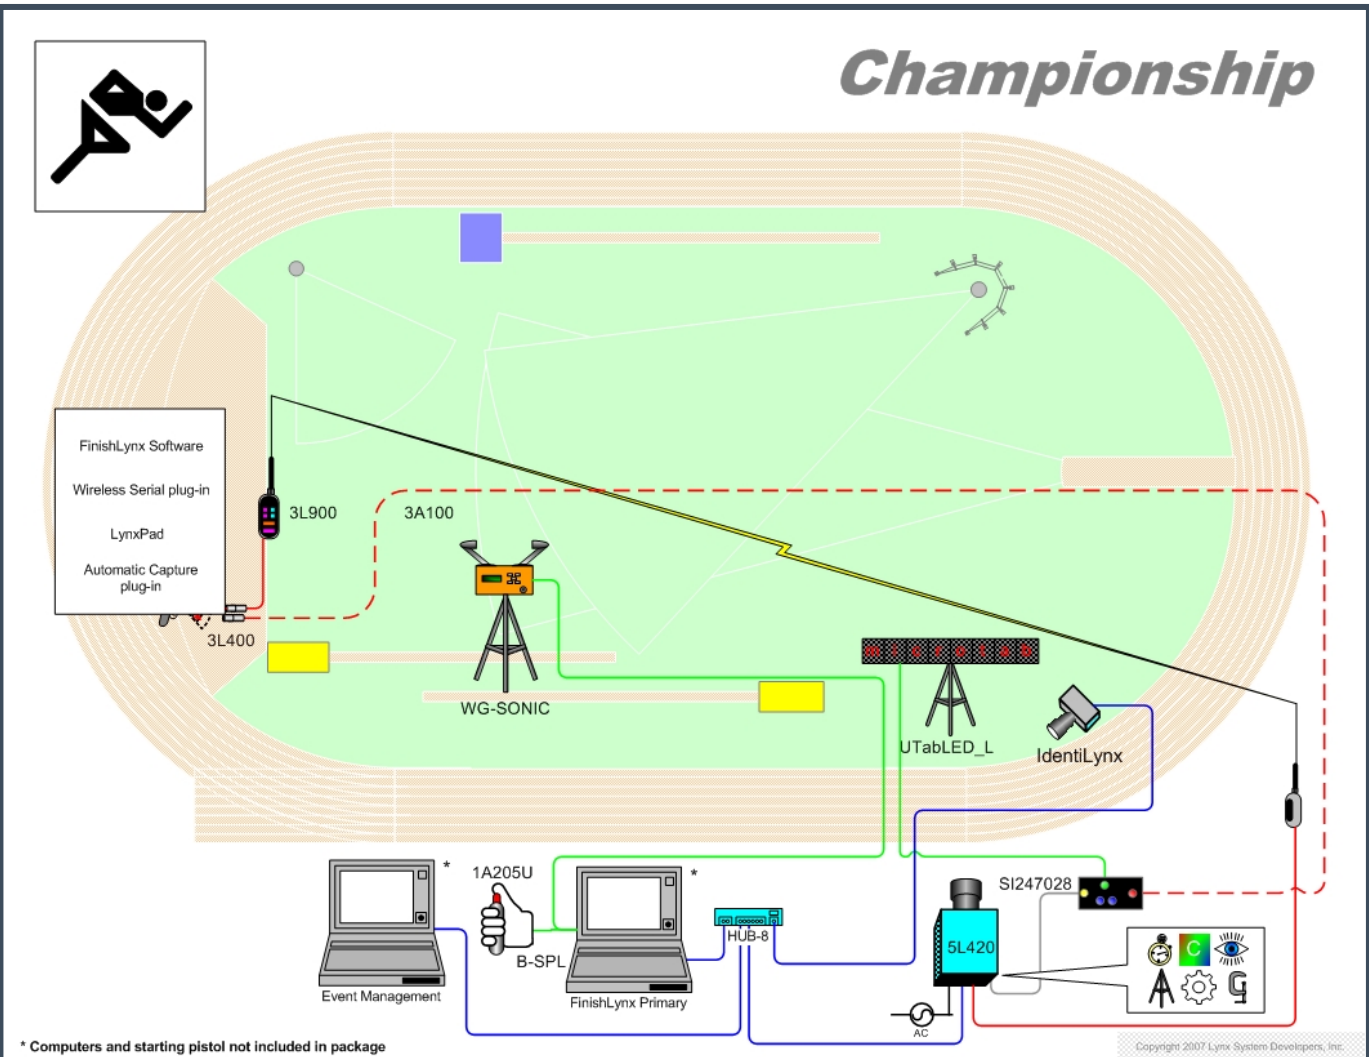

Fully integrated photo finish and "zoomable" video can also be used for Cross Country

* Computers and starting pistol not included in package

Copyright © 2007 Lynx System Developers, Inc.

Tel: 978.556.9780 Toll Free: 800.989.5969 www.finishlynx.com